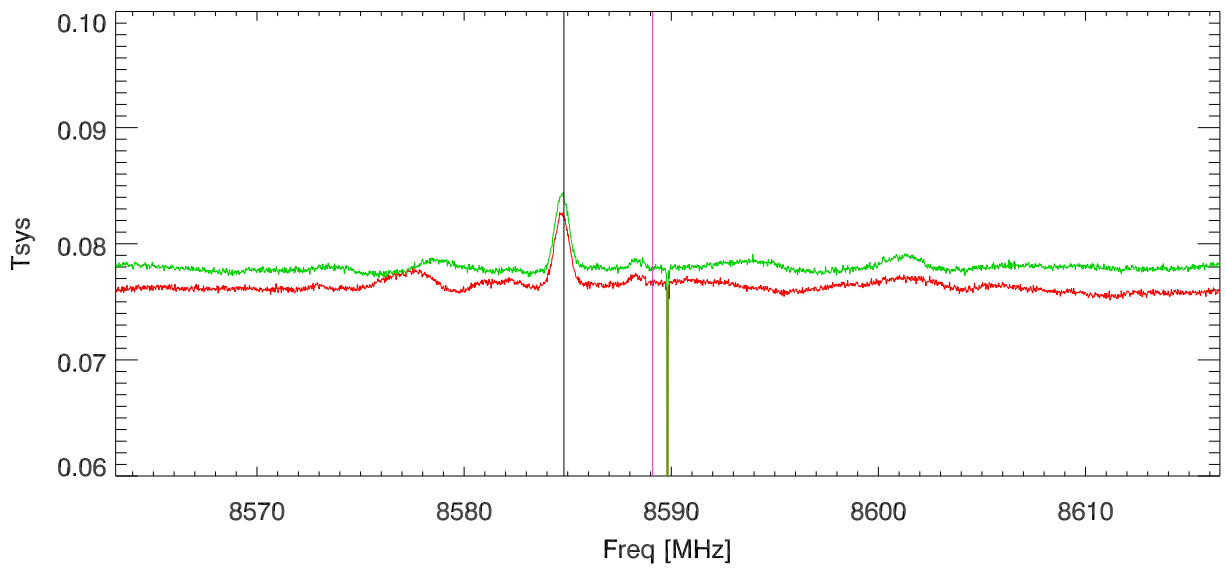

06jul21 M42A 14 (5min on,offs) averaged. (vs freq) 90A

91A

92A