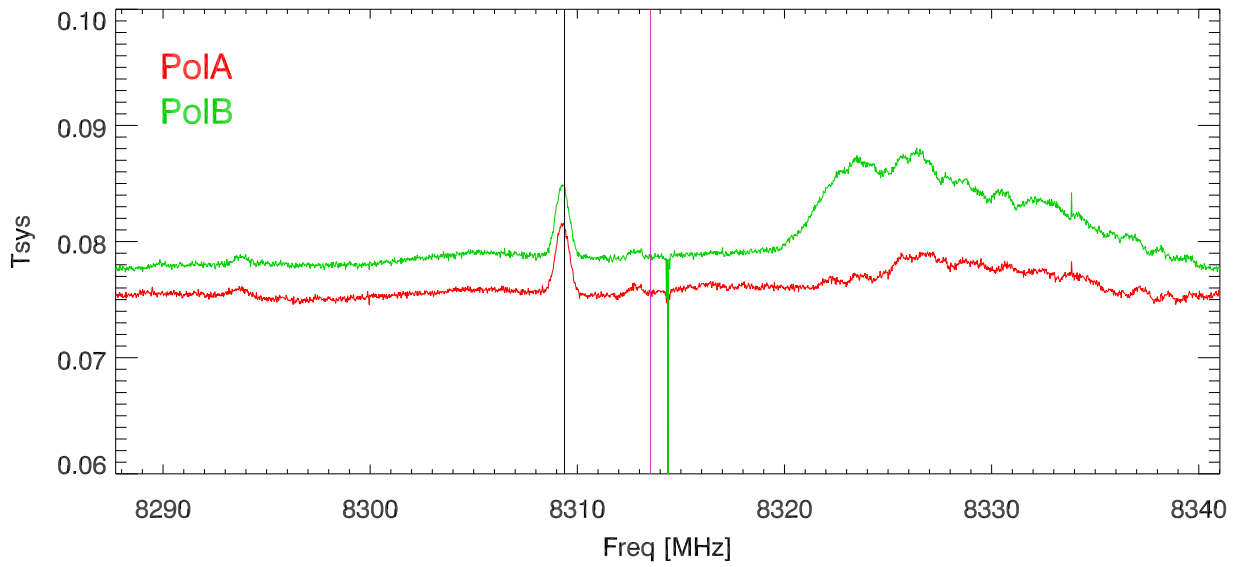

06jul21 M42A 14 (5min on,offs) averaged. (vs freq) 90A

91A

92A