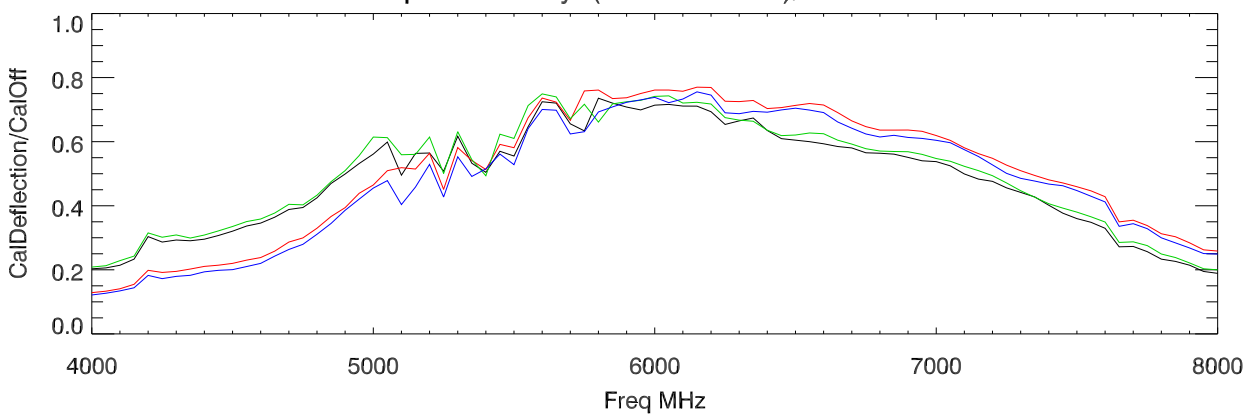

27apr17 On Sky. (CalOn - calOff)/calOff PolA

27apr17 On Sky. (CalOn - calOff)/calOff PolB

27apr17 On Sky. (CalOn - calOff)/calOff PolA

27apr17 On Sky. (CalOn - calOff)/calOff PolB

CBW High cal values Pol A

CBW High cal values Pol B

CBW lo cal values Pol A

CBW lo cal values Pol B