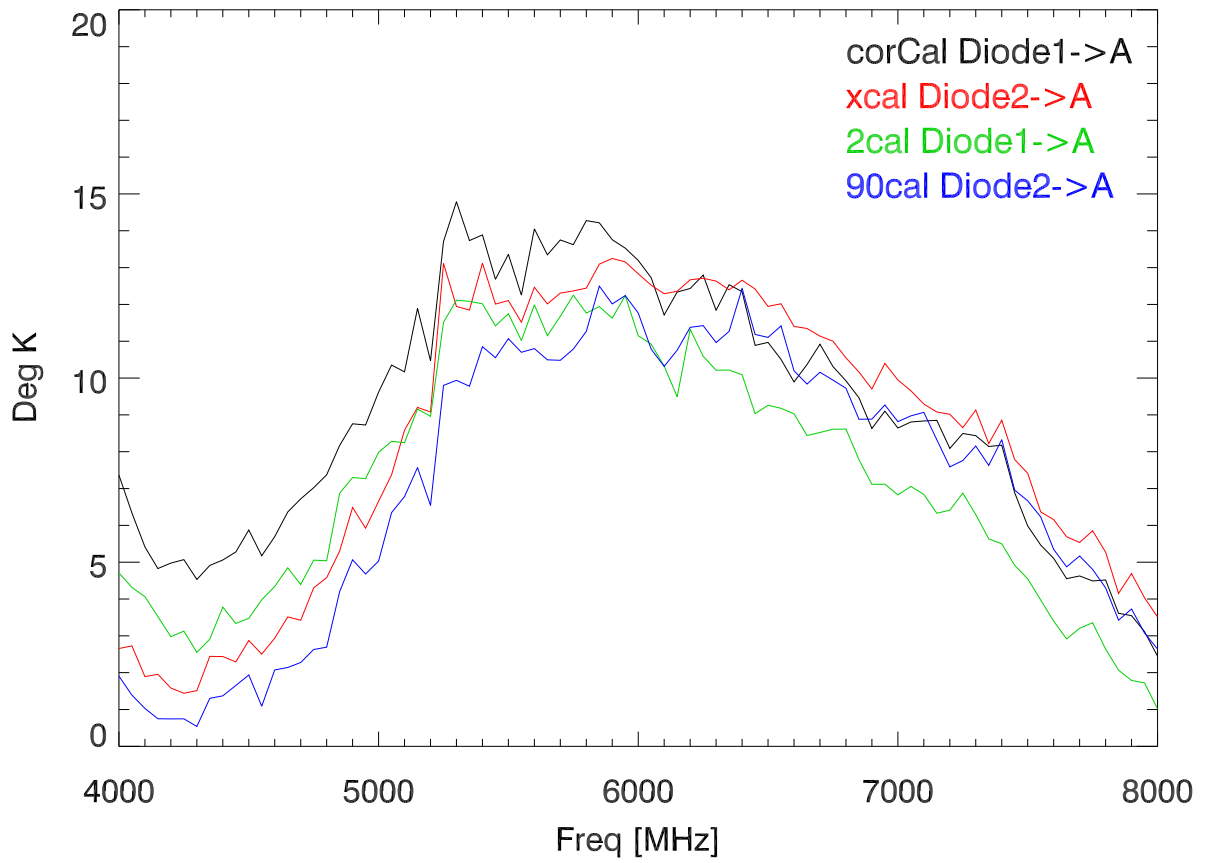

27apr17 On Sky. (CalOn - calOff)/calOff PolA

27apr17 On Sky. (CalOn - calOff)/calOff PolB

27apr17 On Sky. (CalOn - calOff)/calOff PolA

27apr17 On Sky. (CalOn - calOff)/calOff PolB

CBW High cal values Pol A

CBW High cal values Pol B

CBW lo cal values Pol A

CBW lo cal values Pol B