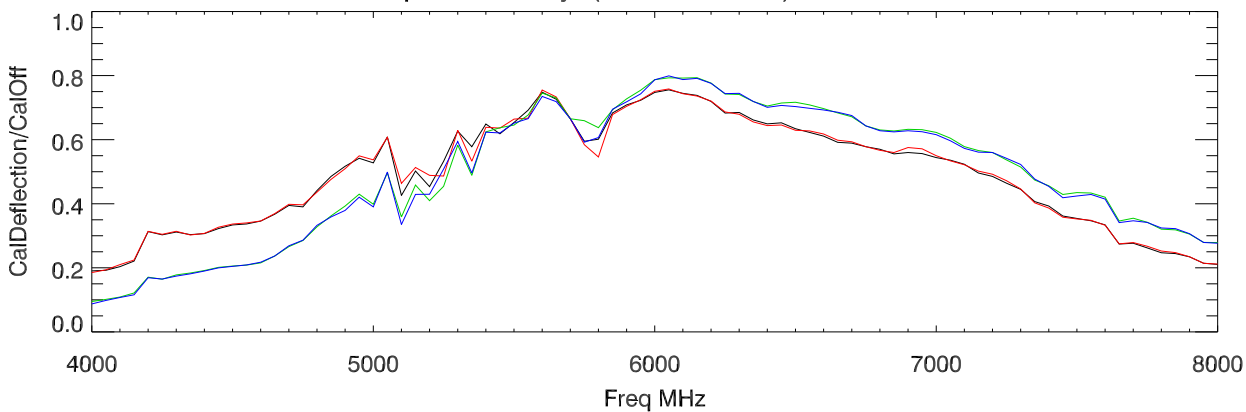

27apr17 On Sky. (CalOn - calOff)/calOff PolA

27apr17 On Sky. (CalOn - calOff)/calOff PolB

27apr17 On Sky. (CalOn - calOff)/calOff PolA

27apr17 On Sky. (CalOn - calOff)/calOff PolB

CBW High cal values Pol A

CBW High cal values Pol B

CBW lo cal values Pol A

CBW lo cal values Pol B