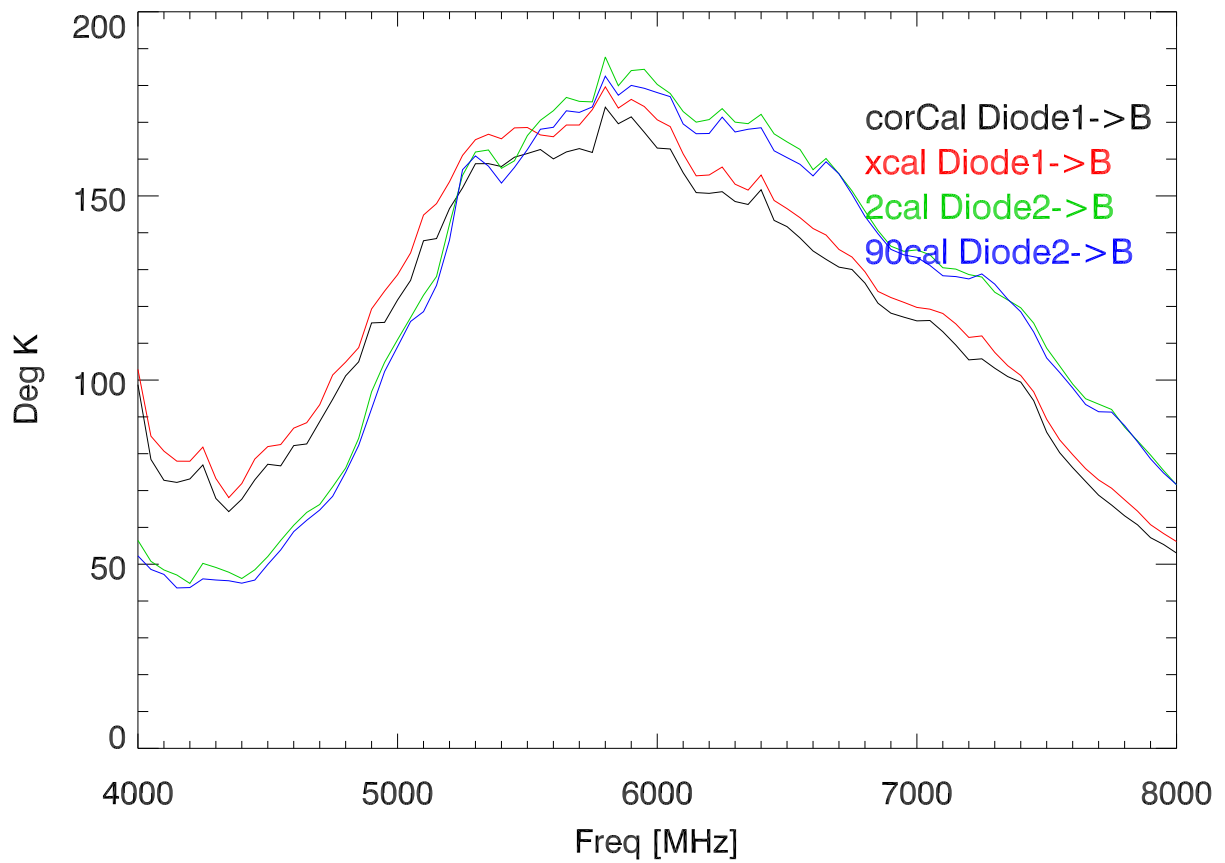

27apr17 On Sky. (CalOn - calOff)/calOff PolA

27apr17 On Sky. (CalOn - calOff)/calOff PolB

27apr17 On Sky. (CalOn - calOff)/calOff PolA

27apr17 On Sky. (CalOn - calOff)/calOff PolB

CBW High cal values Pol A

CBW High cal values Pol B

CBW lo cal values Pol A

CBW lo cal values Pol B