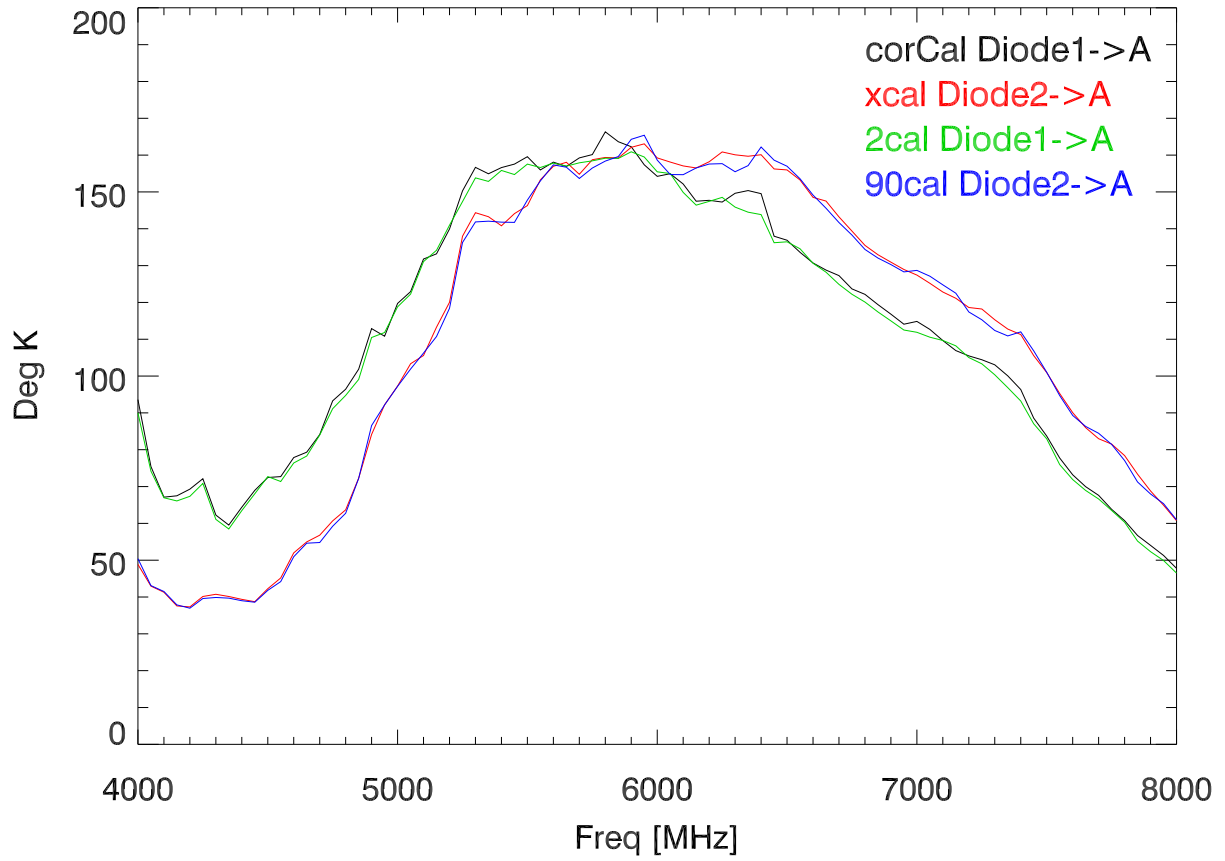

27apr17 On Sky. (CalOn - calOff)/calOff PolA

27apr17 On Sky. (CalOn - calOff)/calOff PolB

27apr17 On Sky. (CalOn - calOff)/calOff PolA

27apr17 On Sky. (CalOn - calOff)/calOff PolB

CBW High cal values Pol A

CBW High cal values Pol B

CBW lo cal values Pol A

CBW lo cal values Pol B