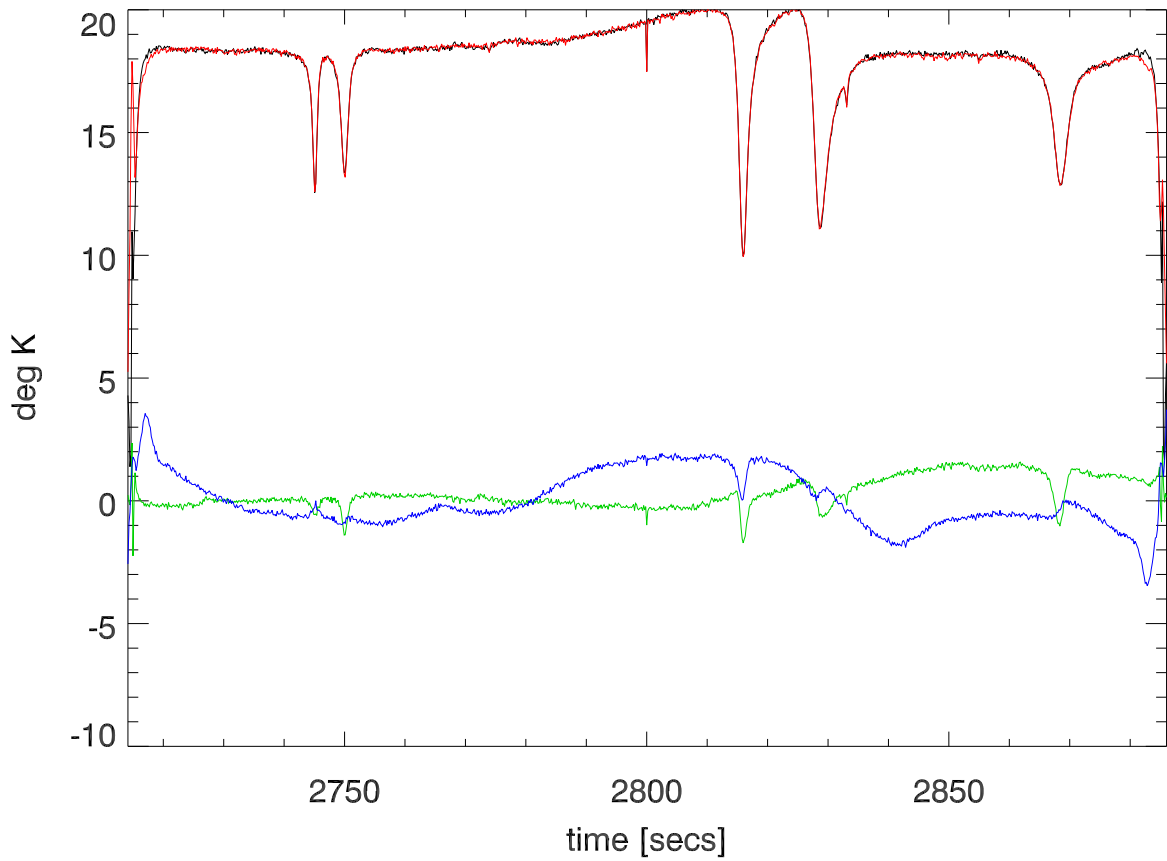

170530 sbw HiCorcal (CalOn-CalOff..10 sec on,off)

CalOn-CalOff hiCorCal, from winking cal

Total power time series stokes I, winking cal

Total power time series stokes Q,U,V winking cal