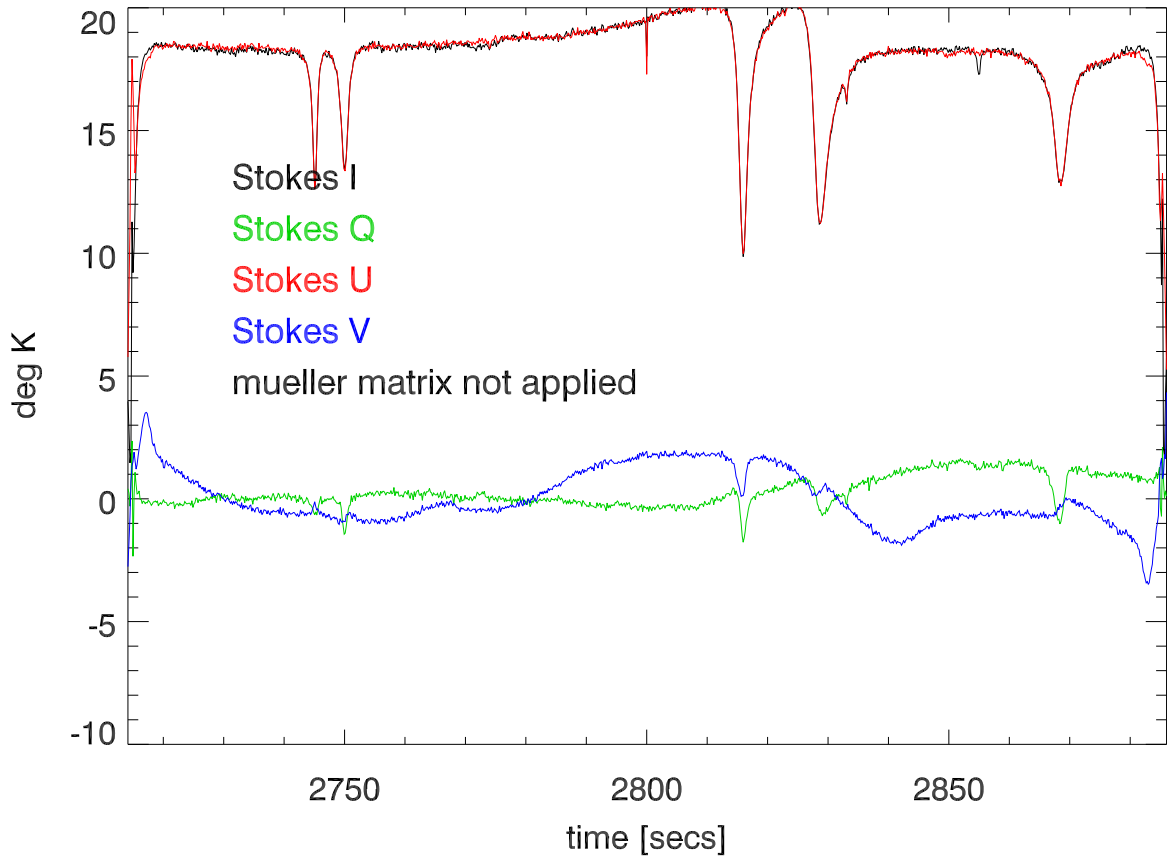

170530 sbw HiCorcal (CalOn-CalOff..10 sec on,off)

CalOn-CalOff hiCorCal, from winking cal

Total power time series stokes I, winking cal

Total power time series stokes Q,U,V winking cal