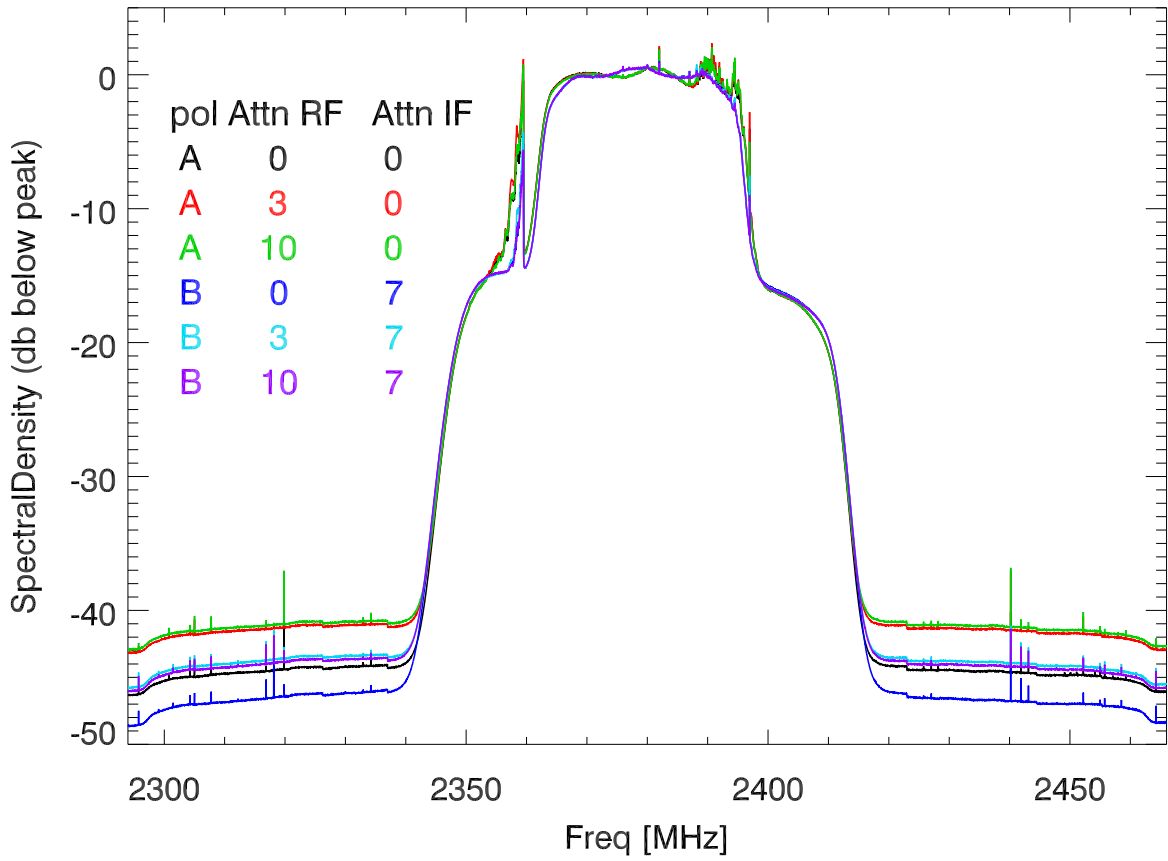

180212 sbn 750nb IF with 35 rf MHz filter

Blowup