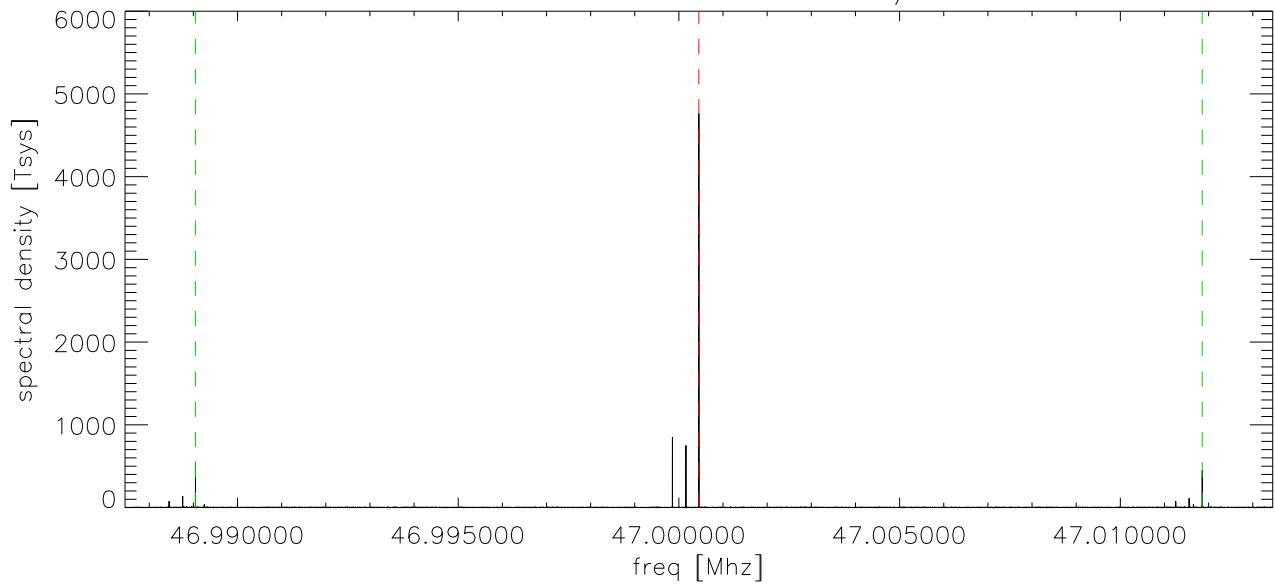

20jan06 birdie maker freq is offset from expected,

birdie 47.000452 Mhz with sidelobes +/- 11.403Khz

time variable birdie at 46.689Mhz. (1 sec spectra, 31Hz resolution)