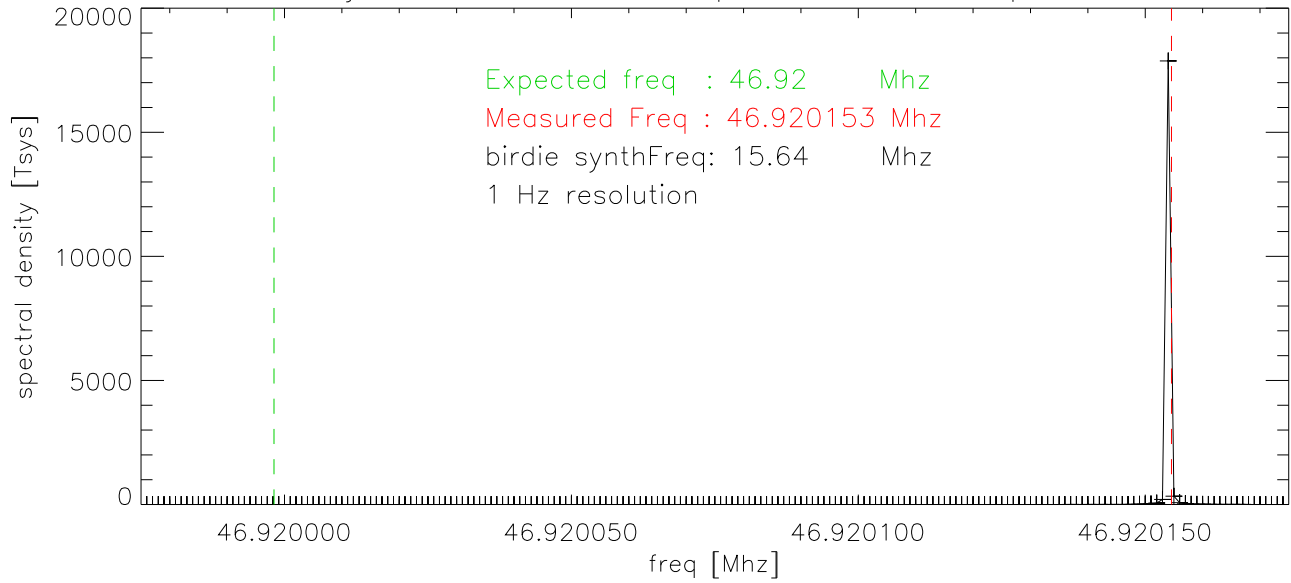

20jan06 birdie maker freq is offset from expected,

birdie 47.000452 Mhz with sidelobes +/- 11.403Khz

time variable birdie at 46.689Mhz. (1 sec spectra, 31Hz resolution)