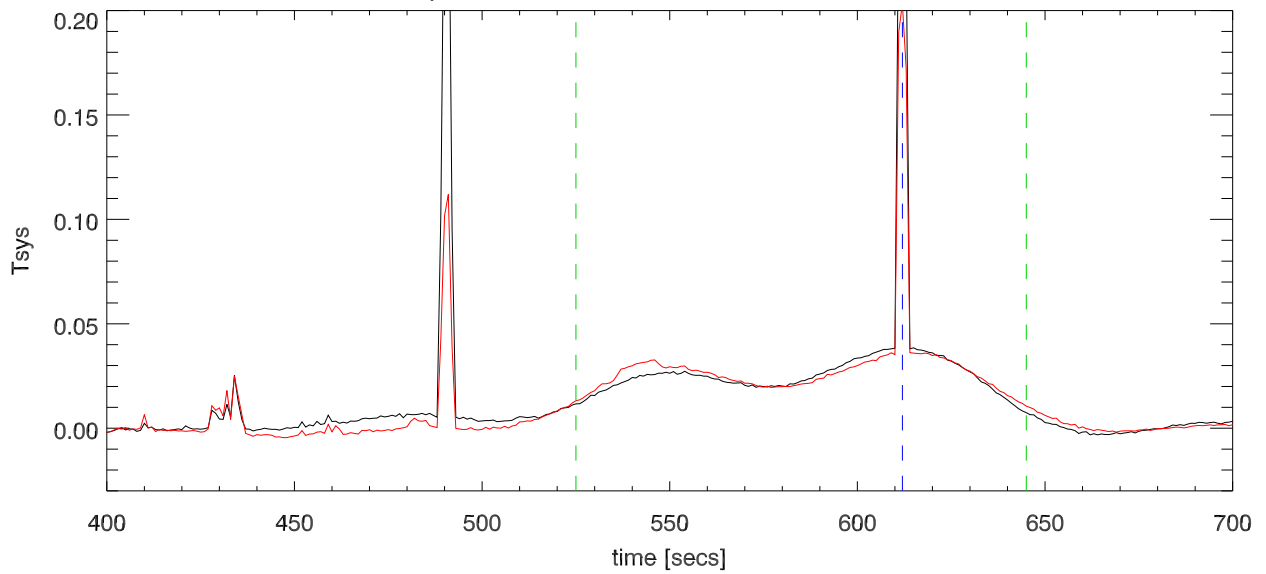

19oct12 430gr total power vs time. Jennings Relay in

blowup around source transit. Baseline removed.

Blowup at Source. TsrcPoIA/TsrcPoIB

19oct12 430gr total power vs time. Jennings Relay Out

blowup around source transit. Baseline removed.

Blowup at Source. TsrcPoIA/TsrcPoIB