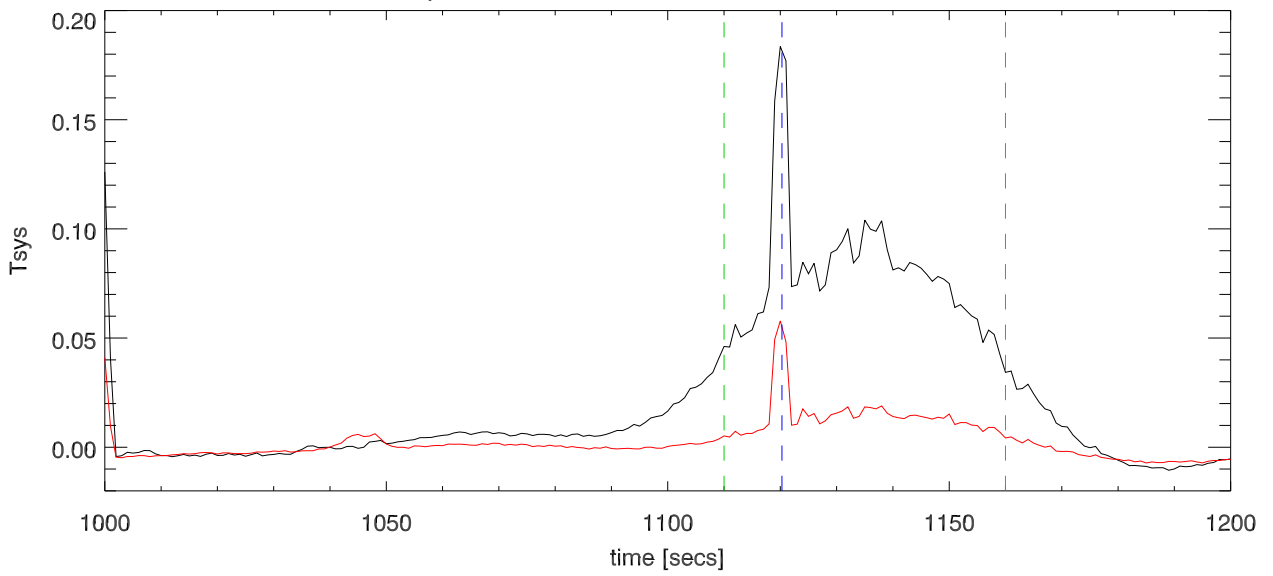

19oct12 430gr total power vs time. Jennings Relay in

blowup around source transit. Baseline removed.

Blowup at Source. TsrcPoIA/TsrcPoIB

19oct12 430gr total power vs time. Jennings Relay Out

blowup around source transit. Baseline removed.

Blowup at Source. TsrcPoIA/TsrcPoIB