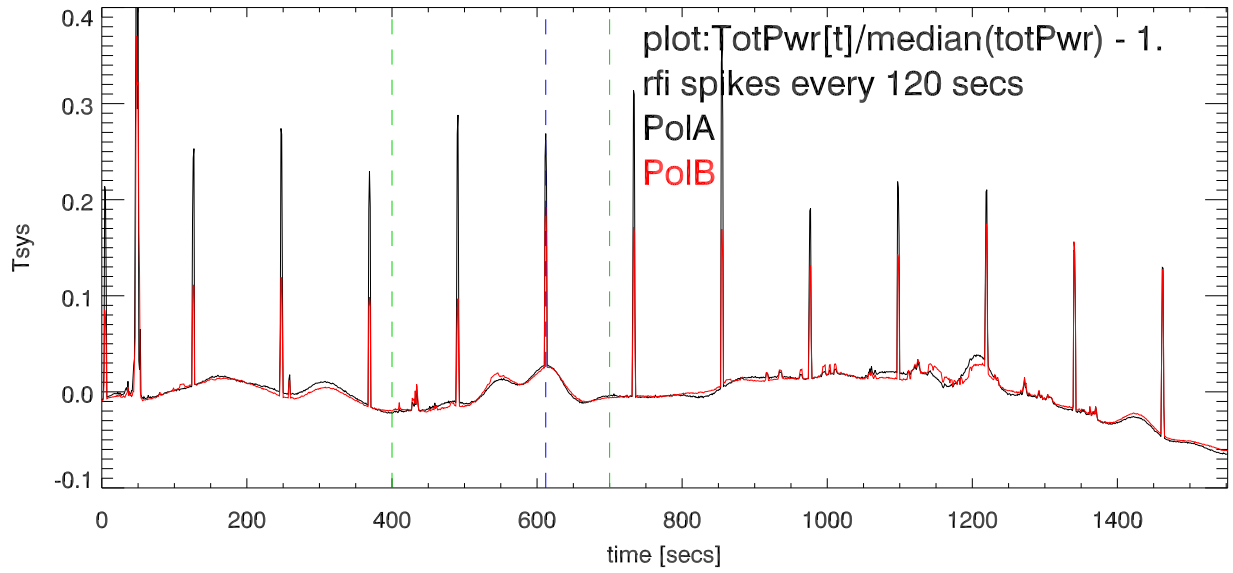

19oct12 430gr total power vs time. Jennings Relay in

blowup around source transit. Baseline removed.

Blowup at Source. TsrcPoIA/TsrcPoIB

19oct12 430gr total power vs time. Jennings Relay Out

blowup around source transit. Baseline removed.

Blowup at Source. TsrcPoIA/TsrcPoIB