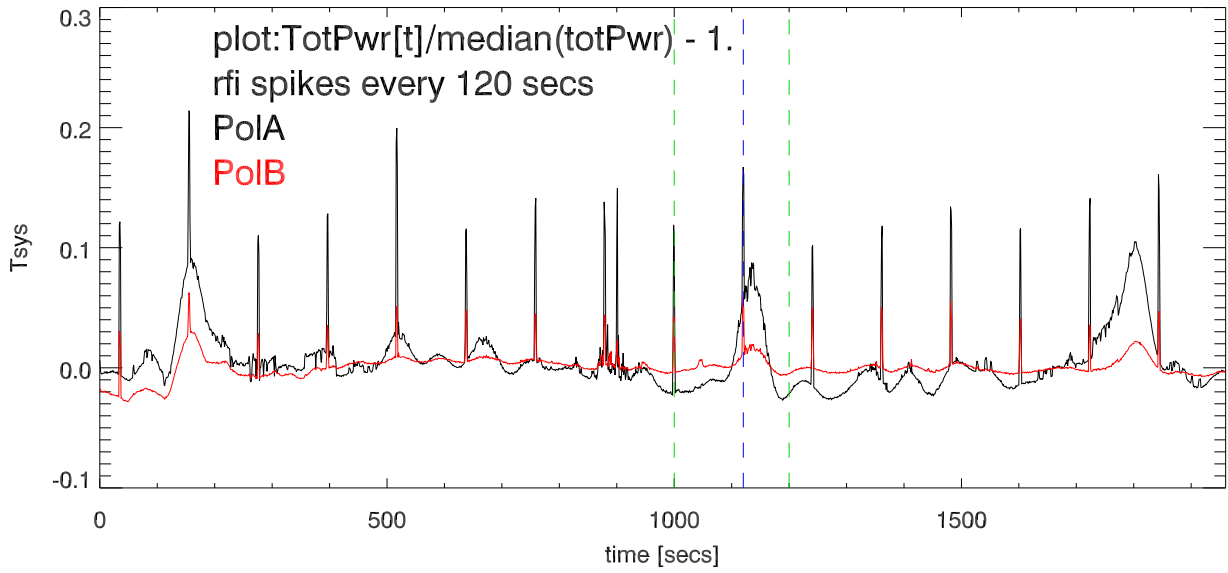

19oct12 430gr total power vs time. Jennings Relay in

blowup around source transit. Baseline removed.

Blowup at Source. TsrcPoIA/TsrcPoIB

19oct12 430gr total power vs time. Jennings Relay Out

blowup around source transit. Baseline removed.

Blowup at Source. TsrcPoIA/TsrcPoIB