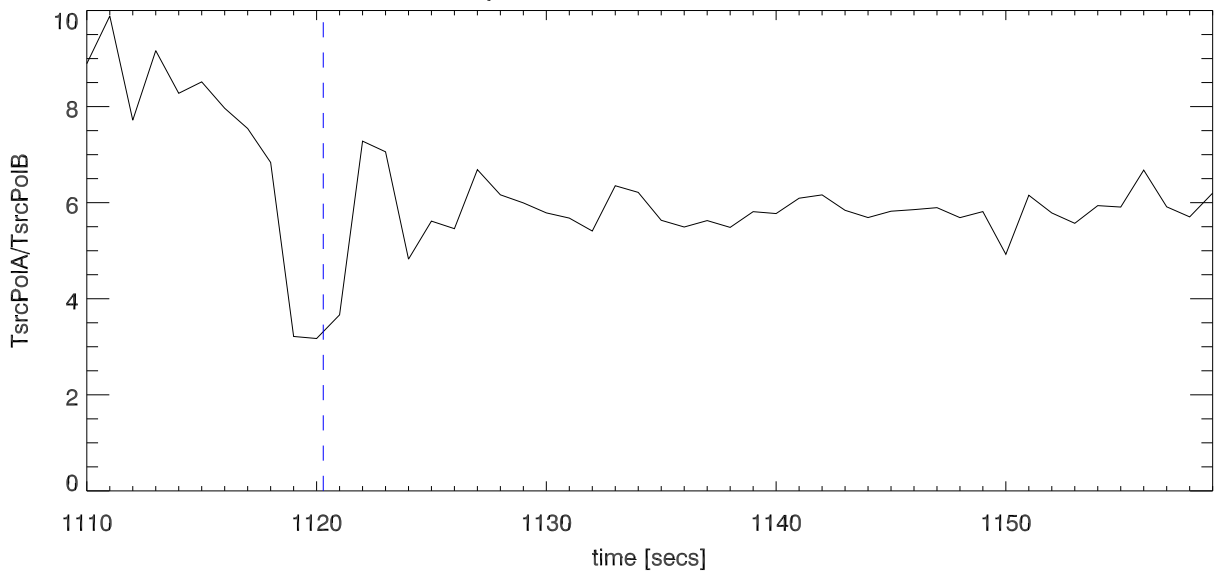

19oct12 430gr total power vs time. Jennings Relay in

blowup around source transit. Baseline removed.

Blowup at Source. TsrcPoIA/TsrcPoIB

19oct12 430gr total power vs time. Jennings Relay Out

blowup around source transit. Baseline removed.

Blowup at Source. TsrcPoIA/TsrcPoIB