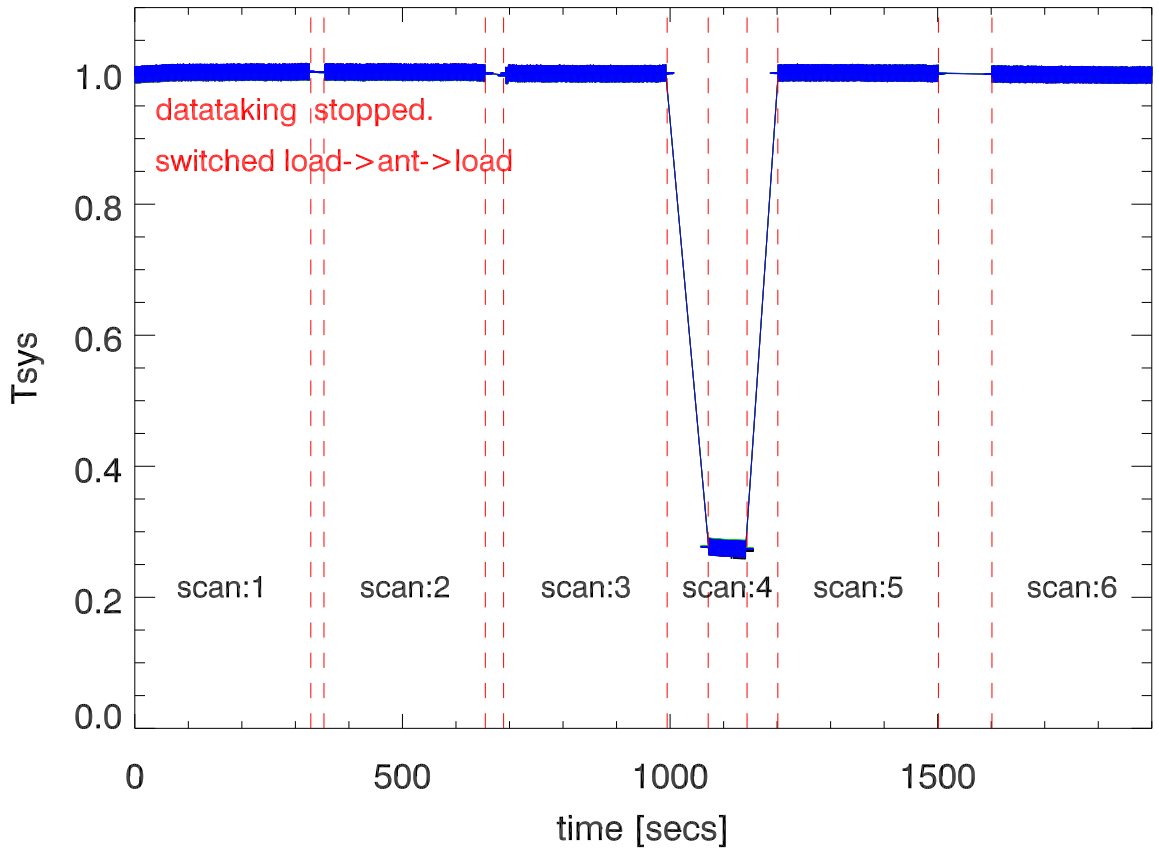

26mar12 430 dome on load. Total power vs time. PoIA

PoIB

26mar12 430 dome on load. Total power vs time. PoIA

PoIB

### Horizontal blowup. PoIA