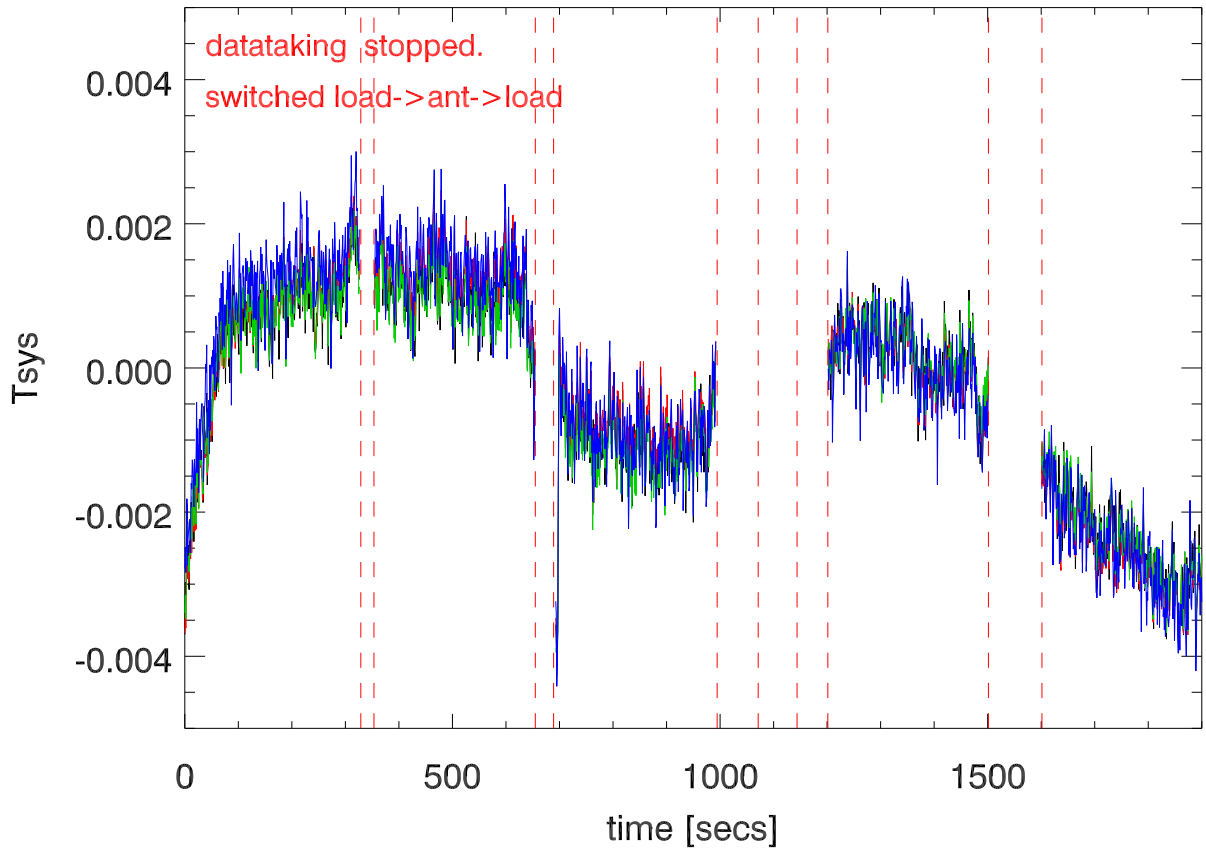

26mar12 430 dome on load. Total power vs time. PoIA

PoIB

26mar12 430 dome on load. Total power vs time. PoIA

PoIB

### Horizontal blowup. PoIA