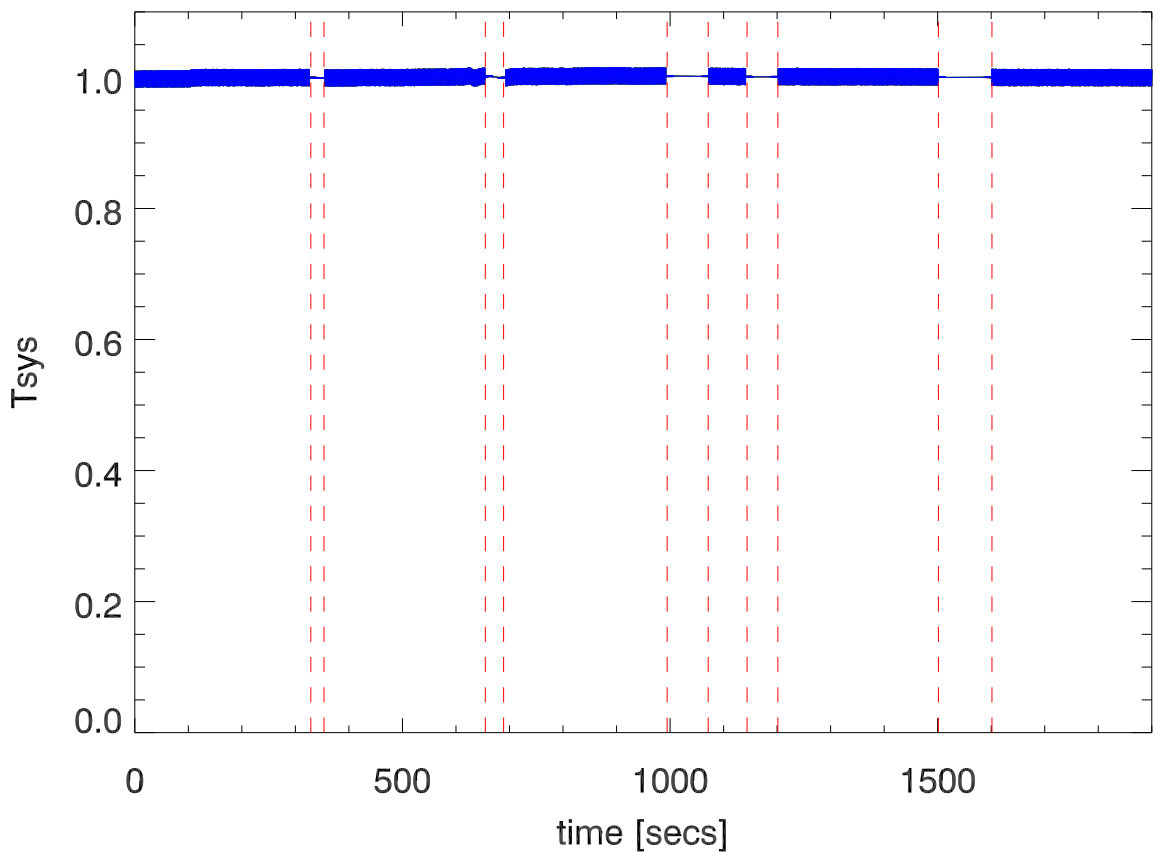

26mar12 430 dome on load. Total power vs time. PoIA

PoIB

26mar12 430 dome on load. Total power vs time. PoIA

PoIB

### Horizontal blowup. PoIA