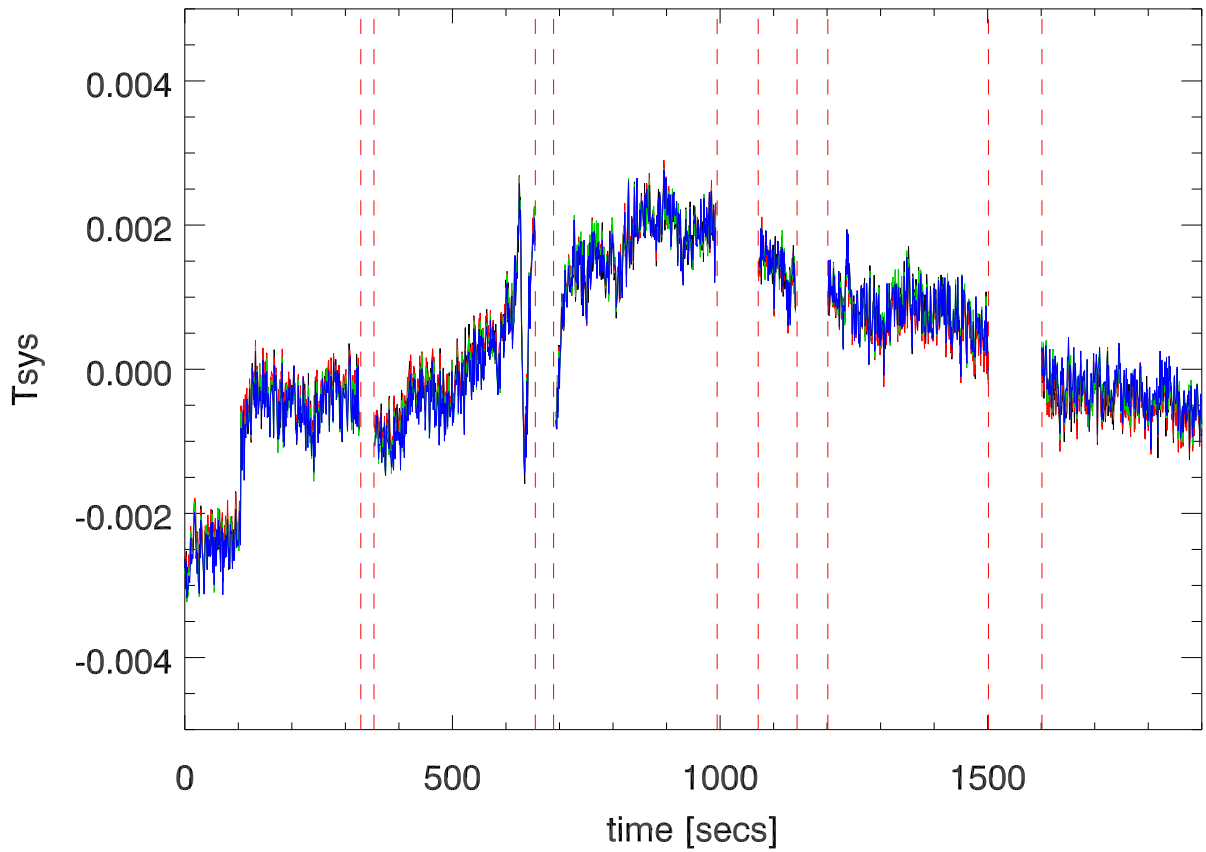

26mar12 430 dome on load. Total power vs time. PoIA

PoIB

26mar12 430 dome on load. Total power vs time. PoIA

PoIB

### Horizontal blowup. PoIA