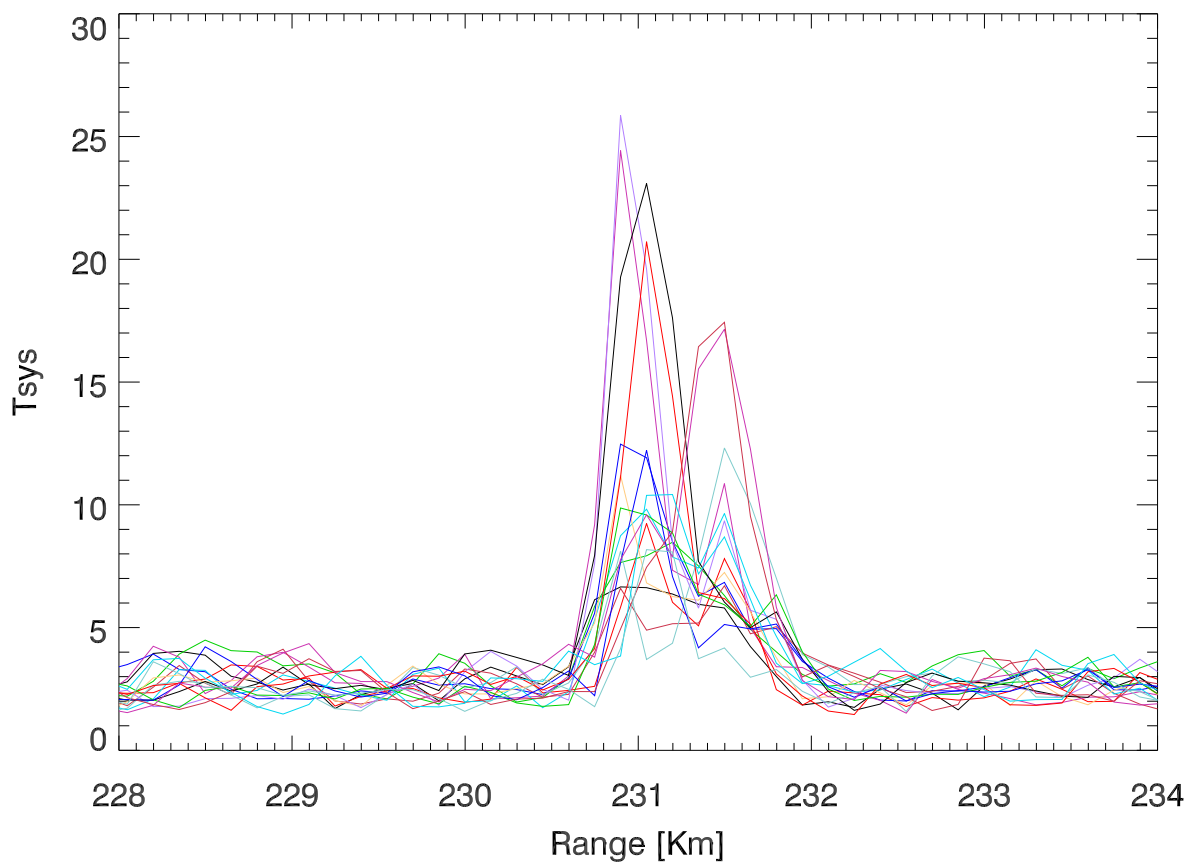

02jun16 20:17:56(AST). spectral Strips for ranges about enhanced plasma line.

overplot spectra channel by range for different freq

no offsets

spectral chan by range. (no median filtering)

spectral chan by range. with median filter (len=71)