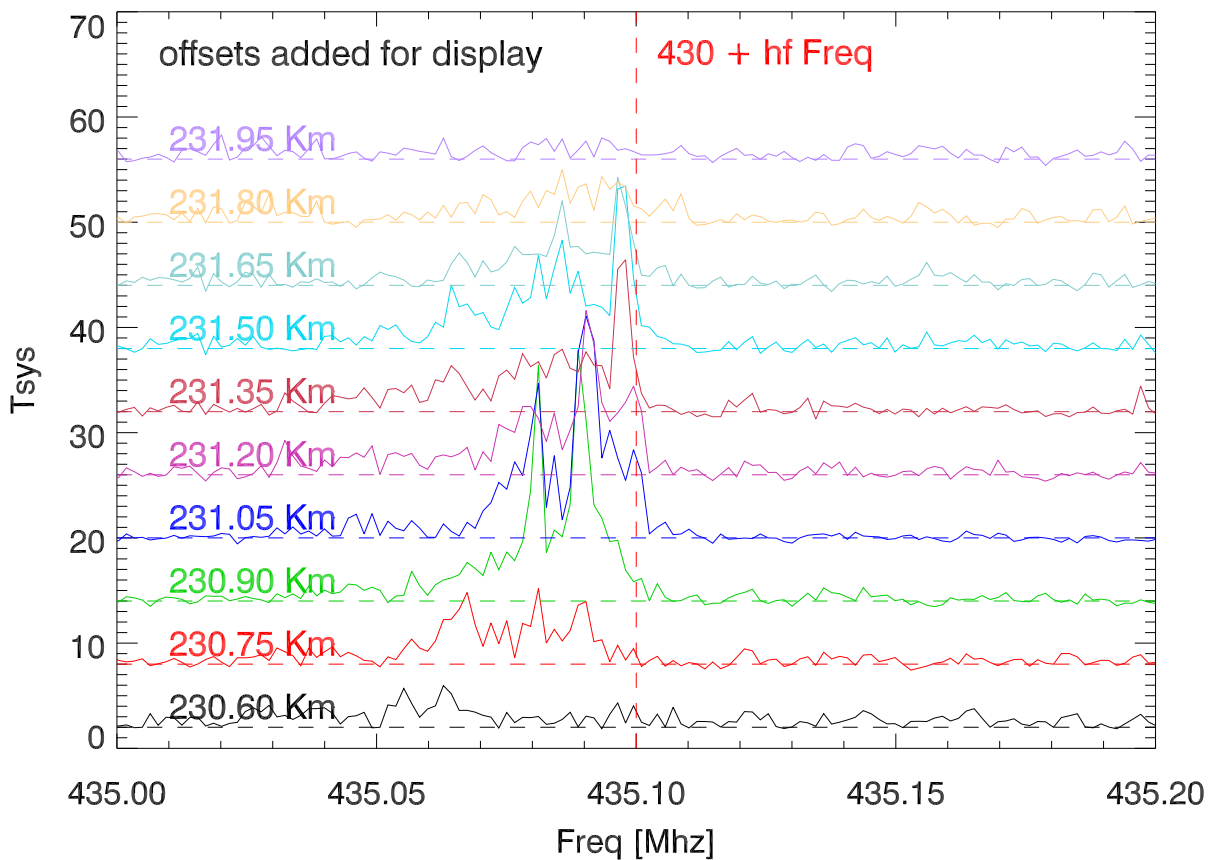

02jun16 20:17:56(AST). spectral Strips for ranges about enhanced plasma line.

overplot spectra channel by range for different freq

no offsets

spectral chan by range. (no median filtering)

spectral chan by range. with median filter (len=71)