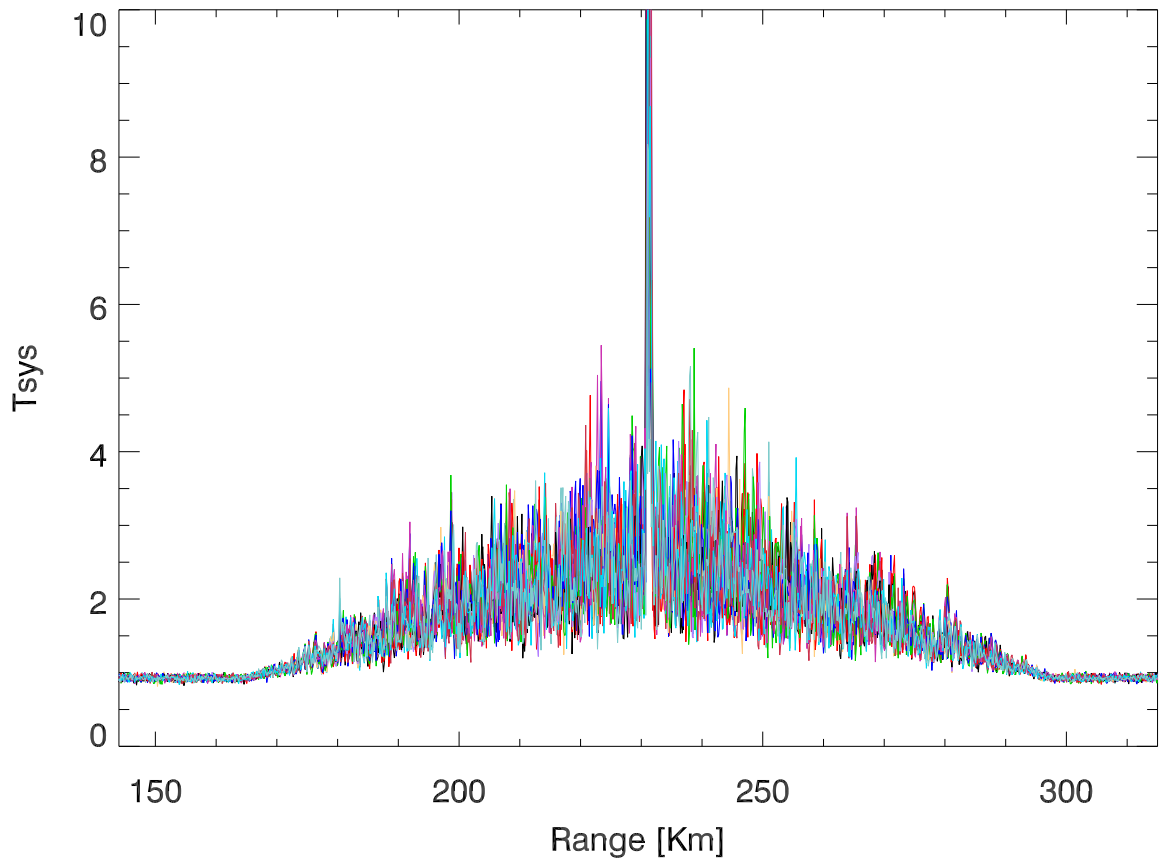

02jun16 20:17:56(AST). spectral Strips for ranges about enhanced plasma line.

overplot spectra channel by range for different freq

no offsets

spectral chan by range. (no median filtering)

spectral chan by range. with median filter (len=71)