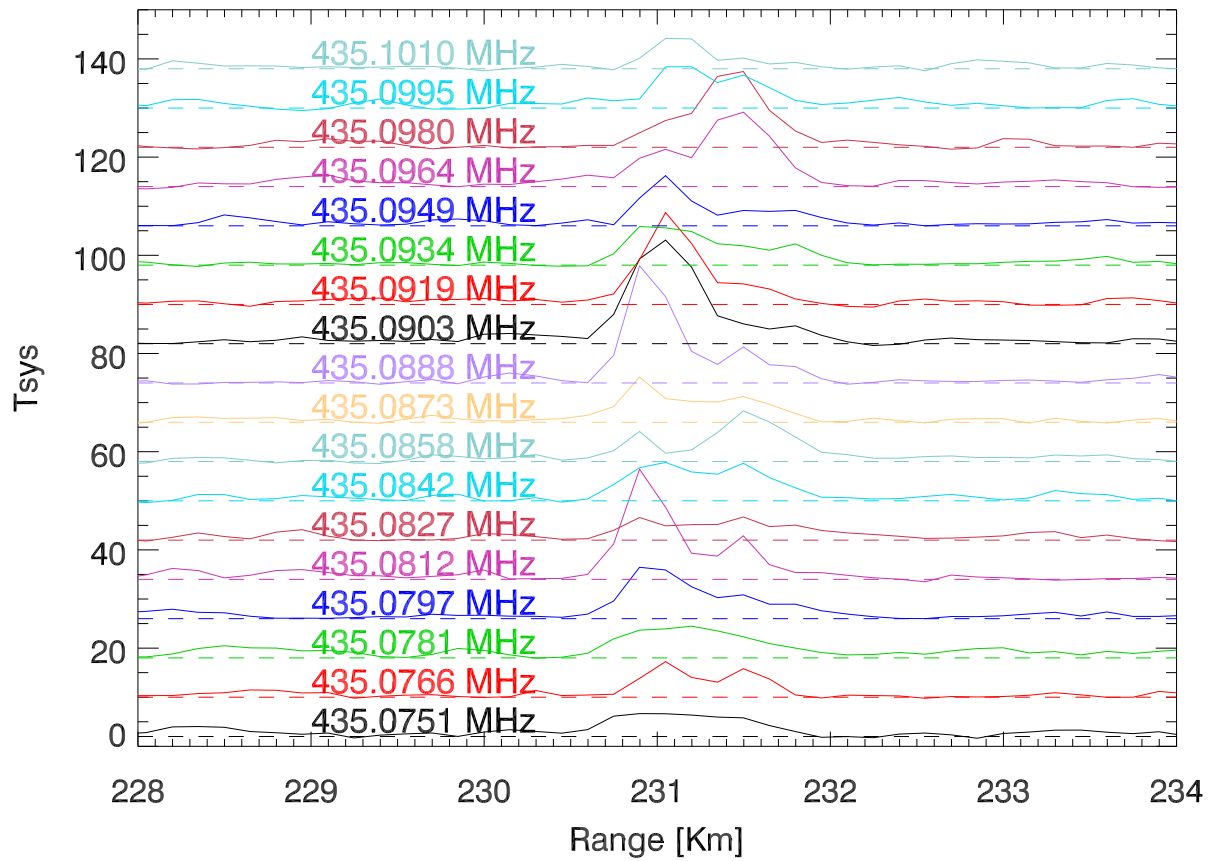

02jun16 20:17:56(AST). spectral Strips for ranges about enhanced plasma line.

overplot spectra channel by range for different freq

no offsets

spectral chan by range. (no median filtering)

spectral chan by range. with median filter (len=71)