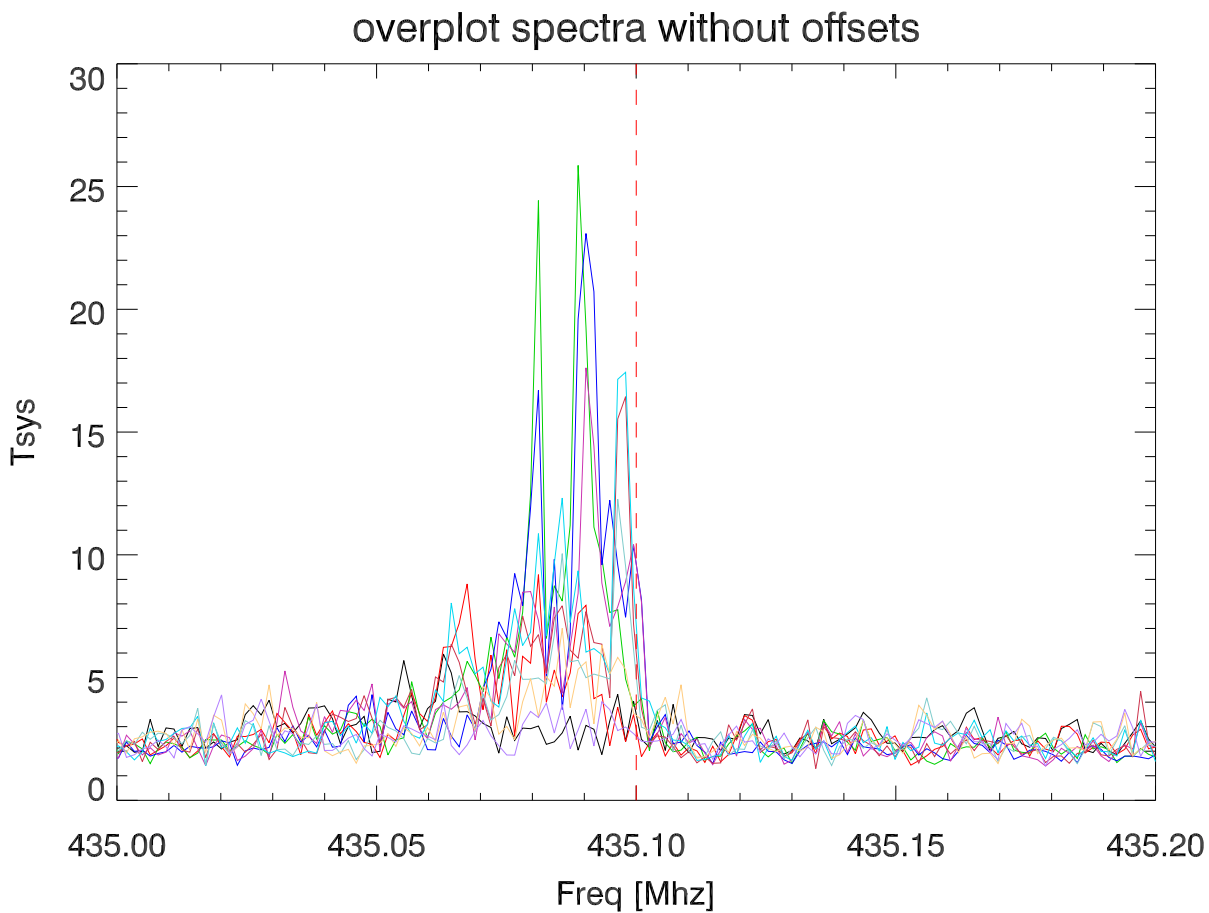

02jun16 20:17:56(AST). spectral Strips for ranges about enhanced plasma line.

overplot spectra channel by range for different freq

no offsets

spectral chan by range. (no median filtering)

spectral chan by range. with median filter (len=71)