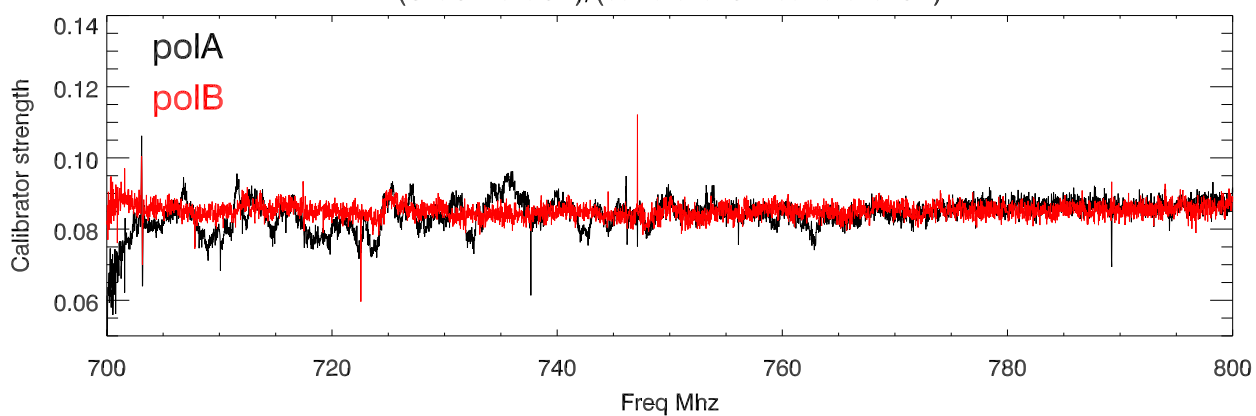

30sep10 a2524 on-off source and calibrator for:J001018+1433

$(\text{SrcOn}-\text{srcOff})/(\text{calibratorOn}-\text{calibratorOff})$

SrcOn/srcOff -1 for:J001018+1433

CalibOn/CalibOff -1 for:J001018+1433BP