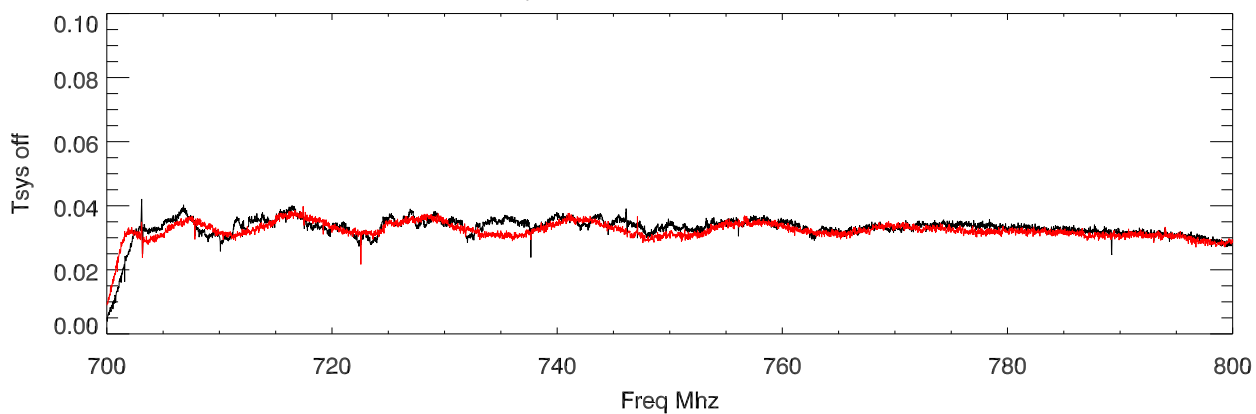

30sep10 a2524 on-off source and calibrator for:J001018+1433

$(\text{SrcOn}-\text{srcOff})/(\text{calibratorOn}-\text{calibratorOff})$

SrcOn/srcOff -1 for:J001018+1433

CalibOn/CalibOff -1 for:J001018+1433BP