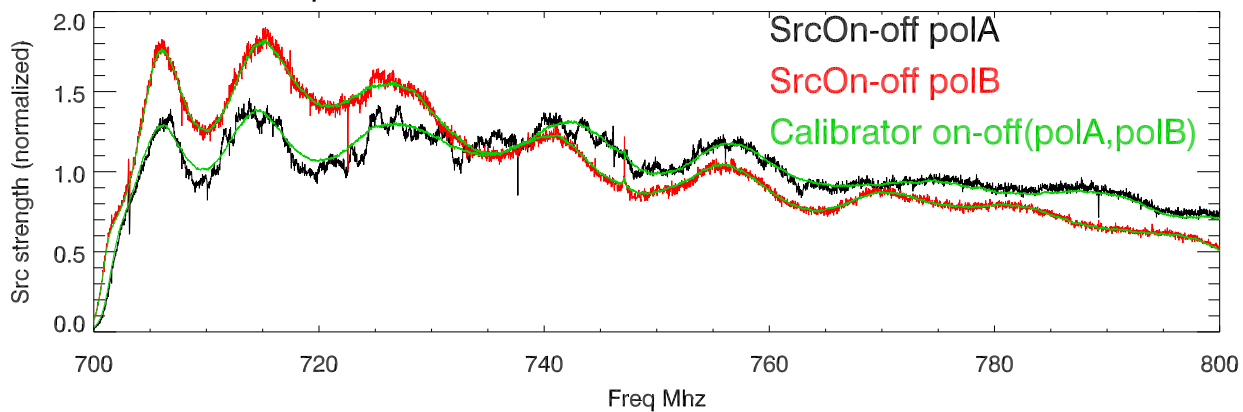

30sep10 a2524 on-off source and calibrator for:J001018+1433

$(\text{SrcOn}-\text{srcOff})/(\text{calibratorOn}-\text{calibratorOff})$

SrcOn/srcOff -1 for:J001018+1433

CalibOn/CalibOff -1 for:J001018+1433BP