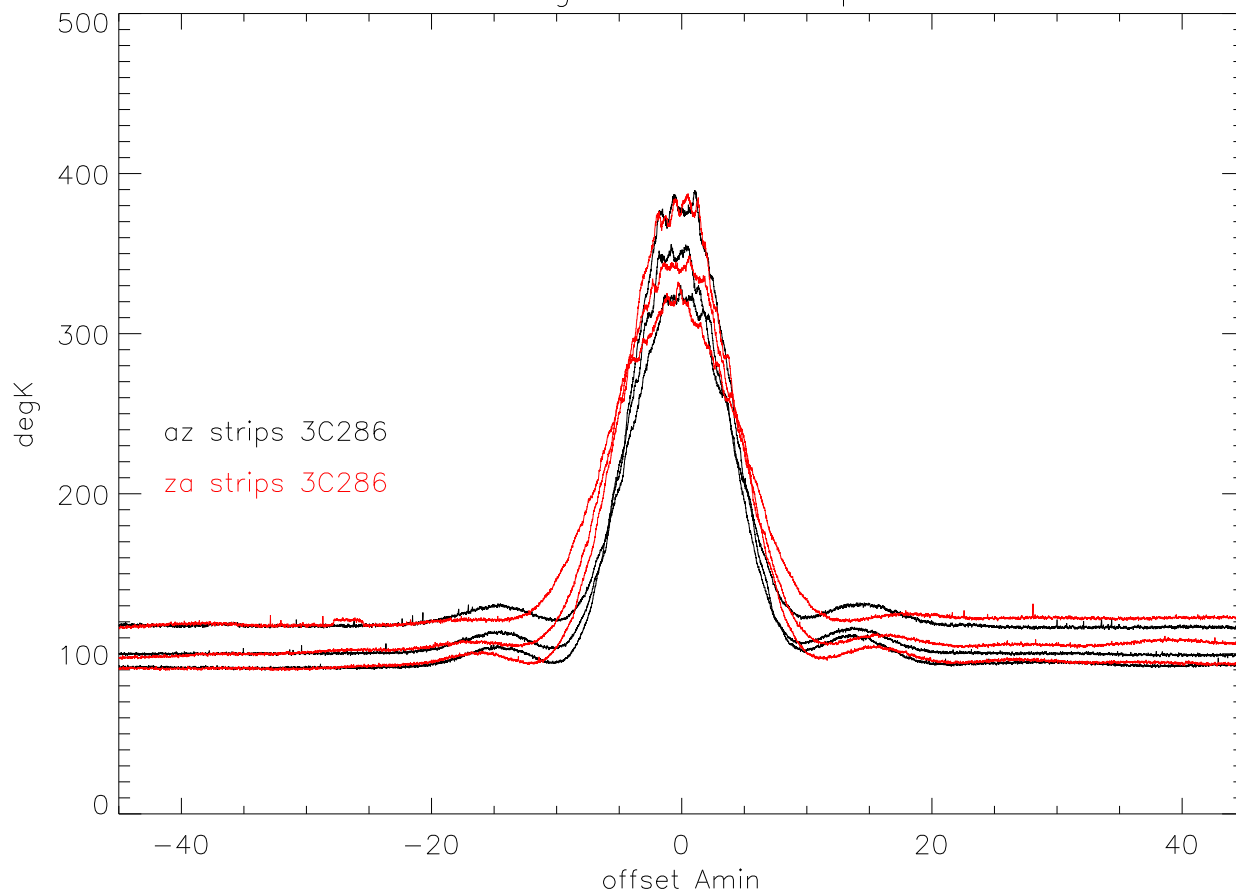

01aug06 yagi strips on 3C286

01aug06 linefeed strips

01aug06 430 yagi align then average strips

01aug06 430 yagi align then average strips db scale

01aug06 Sefd 430 yagi

01aug06 Sefd 430 linefeed

01aug06 Beamwidths 430 yagi

01aug06 Beamwidths 430 linefeed

01aug06 Pointing error 430 yagi

01aug06 Pointing error 430 linefeed