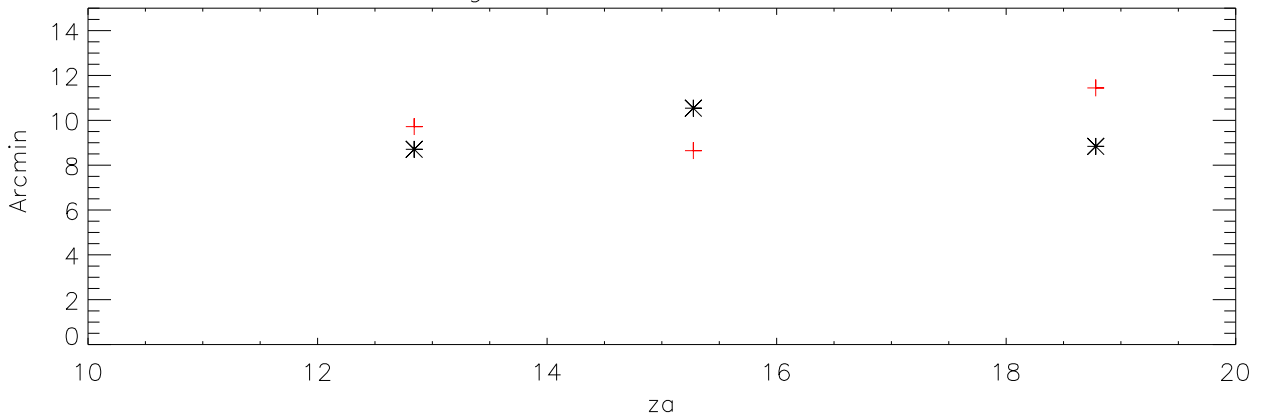

01aug06 yagi strips on 3C286

01aug06 linefeed strips

01aug06 430 yagi align then average strips

01aug06 430 yagi align then average strips db scale

01aug06 Sefd 430 yagi

01aug06 Sefd 430 linefeed

01aug06 Beamwidths 430 yagi

01aug06 Beamwidths 430 linefeed

01aug06 Pointing error 430 yagi

01aug06 Pointing error 430 linefeed