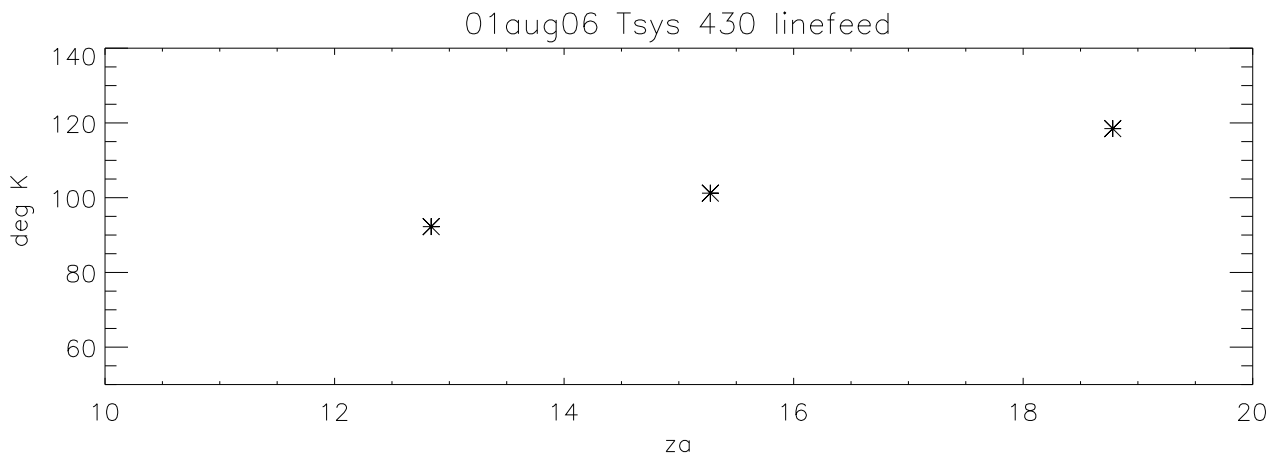

01aug06 yagi strips on 3C286

01aug06 linefeed strips

01aug06 430 yagi align then average strips

01aug06 430 yagi align then average strips db scale

01aug06 Sefd 430 yagi

01aug06 Sefd 430 linefeed

01aug06 Beamwidths 430 yagi

01aug06 Beamwidths 430 linefeed

01aug06 Pointing error 430 yagi

01aug06 Pointing error 430 linefeed