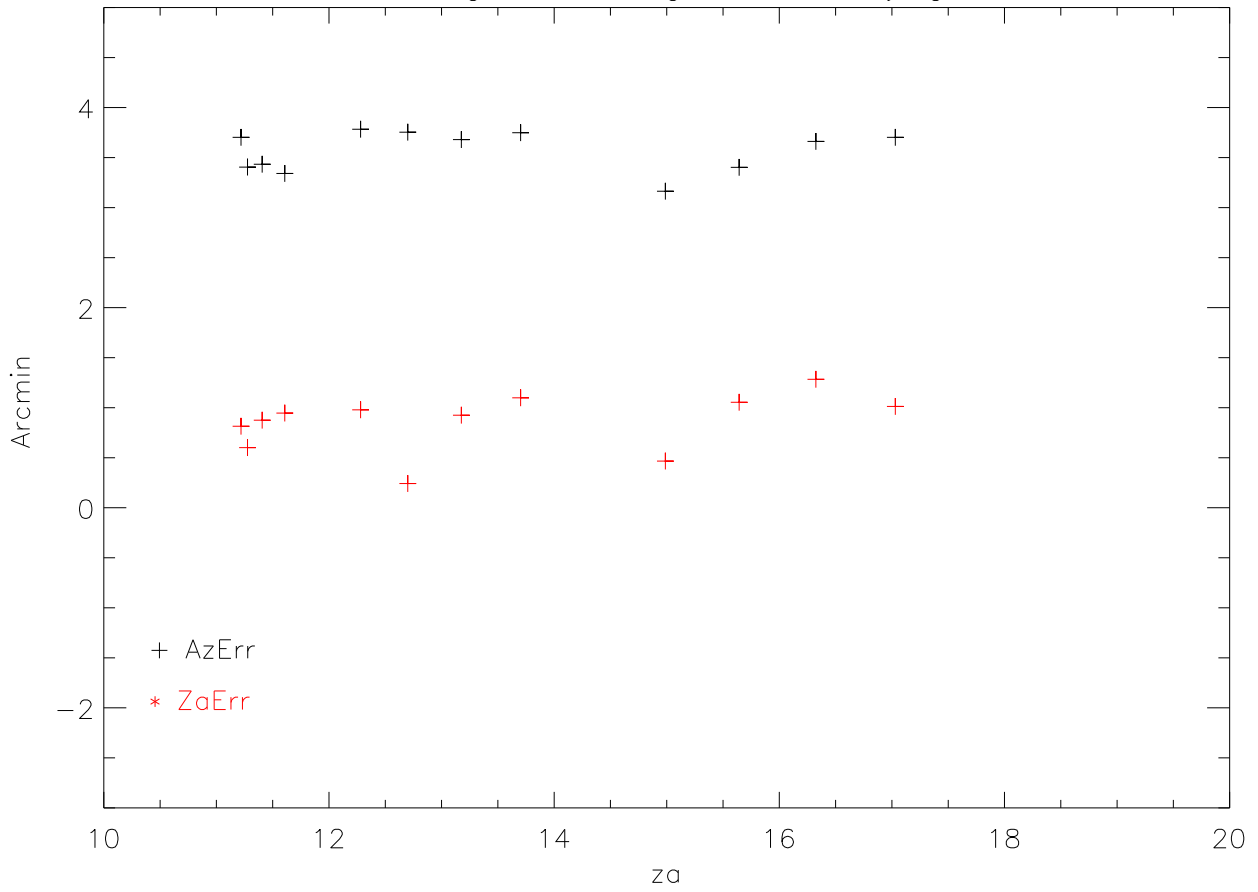

01aug06 yagi strips on 3C286

01aug06 linefeed strips

01aug06 430 yagi align then average strips

01aug06 430 yagi align then average strips db scale

01aug06 Sefd 430 yagi

01aug06 Sefd 430 linefeed

01aug06 Beamwidths 430 yagi

01aug06 Beamwidths 430 linefeed

01aug06 Pointing error 430 yagi

01aug06 Pointing error 430 linefeed