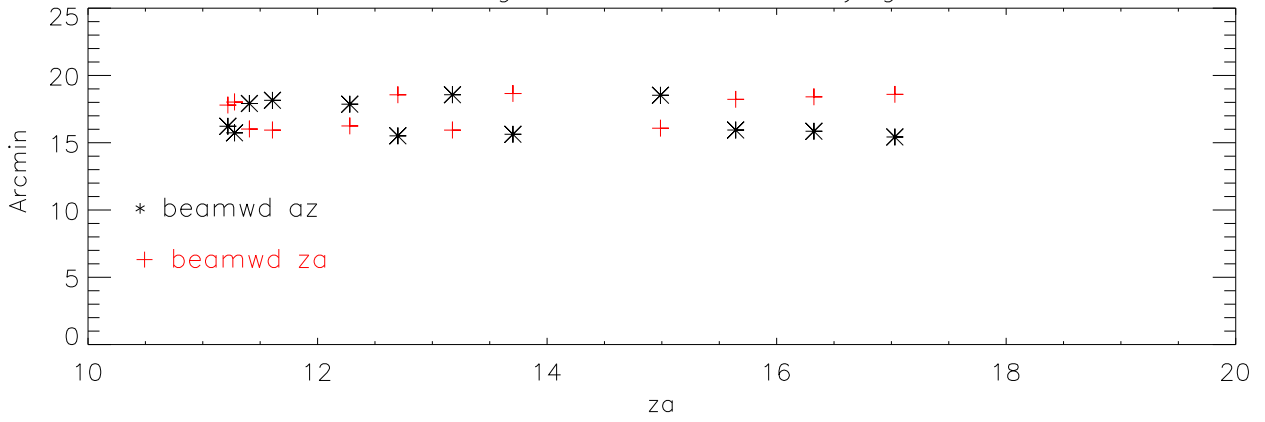

01aug06 yagi strips on 3C286

01aug06 linefeed strips

01aug06 430 yagi align then average strips

01aug06 430 yagi align then average strips db scale

01aug06 Sefd 430 yagi

01aug06 Sefd 430 linefeed

01aug06 Beamwidths 430 yagi

01aug06 Beamwidths 430 linefeed

01aug06 Pointing error 430 yagi

01aug06 Pointing error 430 linefeed