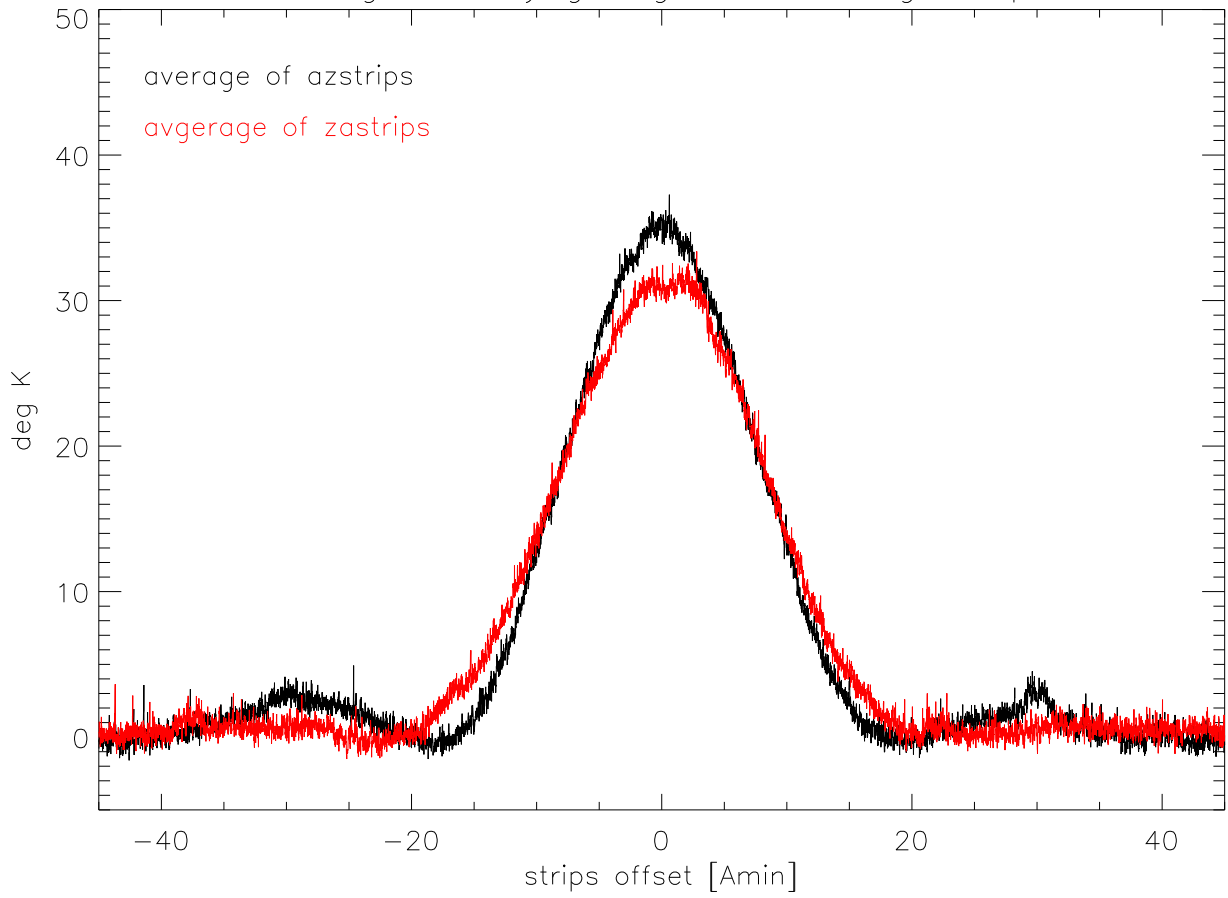

01aug06 yagi strips on 3C286

01aug06 linefeed strips

01aug06 430 yagi align then average strips

01aug06 430 yagi align then average strips db scale

01aug06 Sefd 430 yagi

01aug06 Sefd 430 linefeed

01aug06 Beamwidths 430 yagi