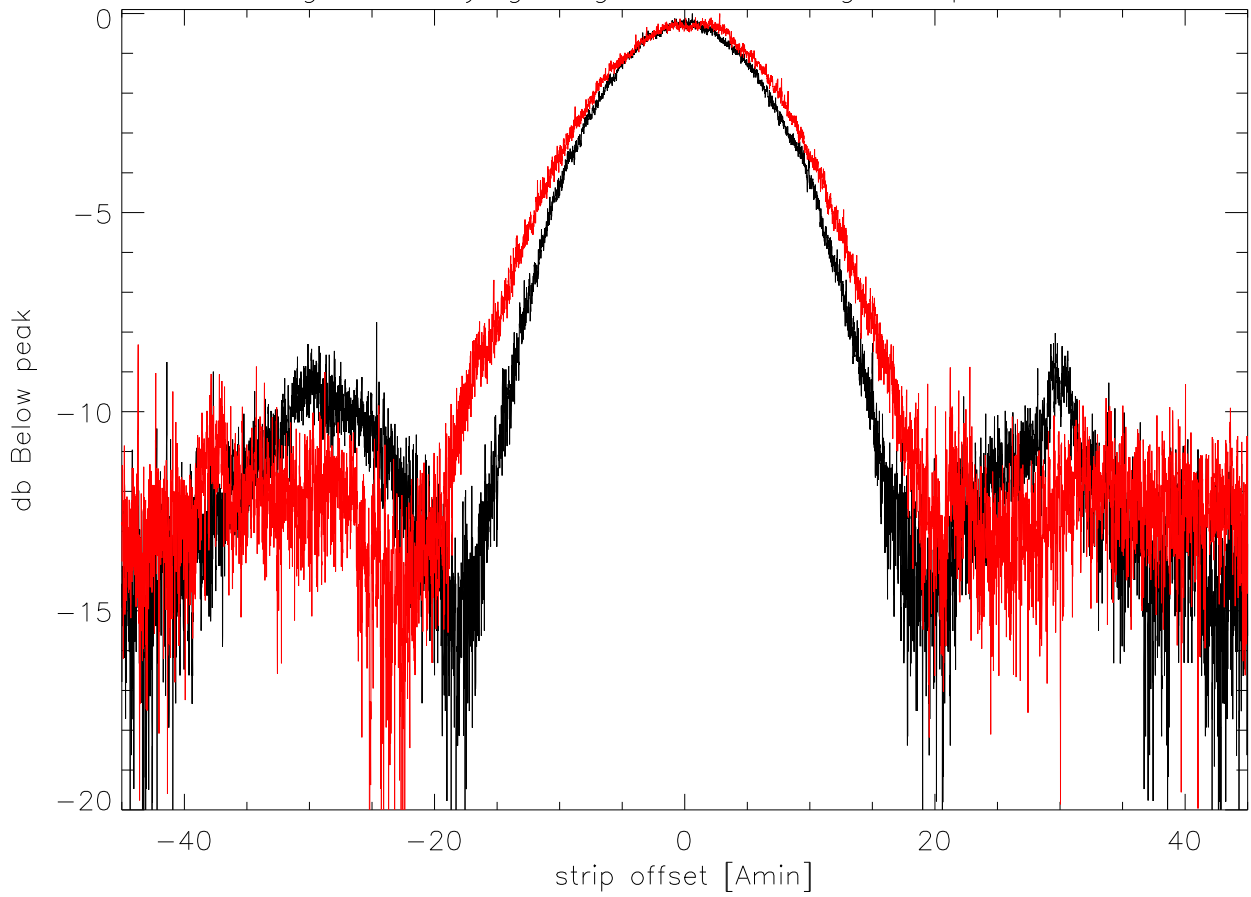

01aug06 yagi strips on 3C286

01aug06 linefeed strips

01aug06 430 yagi align then average strips

01aug06 430 yagi align then average strips db scale

01aug06 Sefd 430 yagi

01aug06 Sefd 430 linefeed

01aug06 Beamwidths 430 yagi

01aug06 Beamwidths 430 linefeed

01aug06 Pointing error 430 yagi

01aug06 Pointing error 430 linefeed