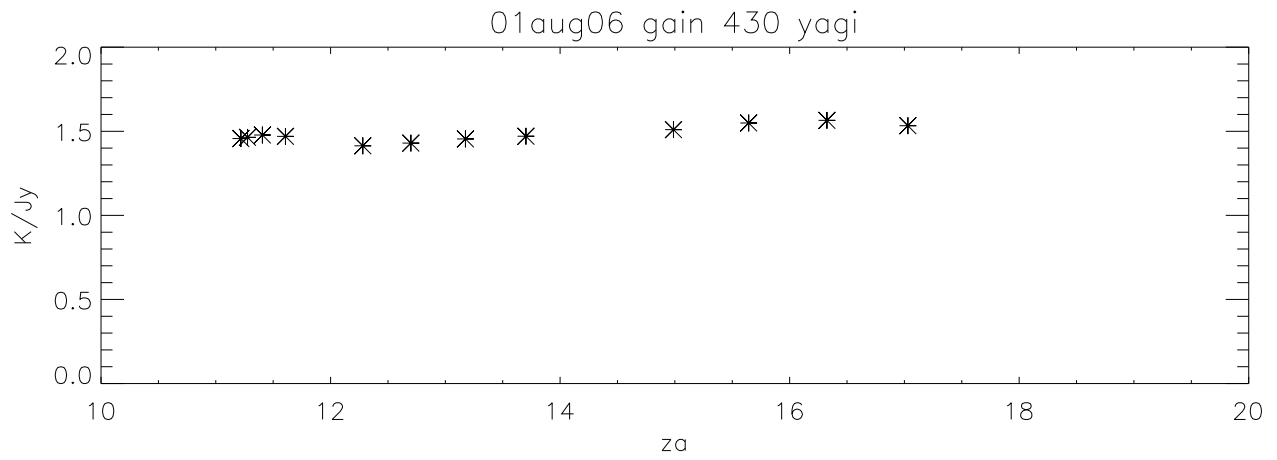

01aug06 yagi strips on 3C286

01aug06 linefeed strips

01aug06 430 yagi align then average strips

01aug06 430 yagi align then average strips db scale

01aug06 Sefd 430 yagi

01aug06 Sefd 430 linefeed

01aug06 Beamwidths 430 yagi

01aug06 Beamwidths 430 linefeed

01aug06 Pointing error 430 yagi

01aug06 Pointing error 430 linefeed