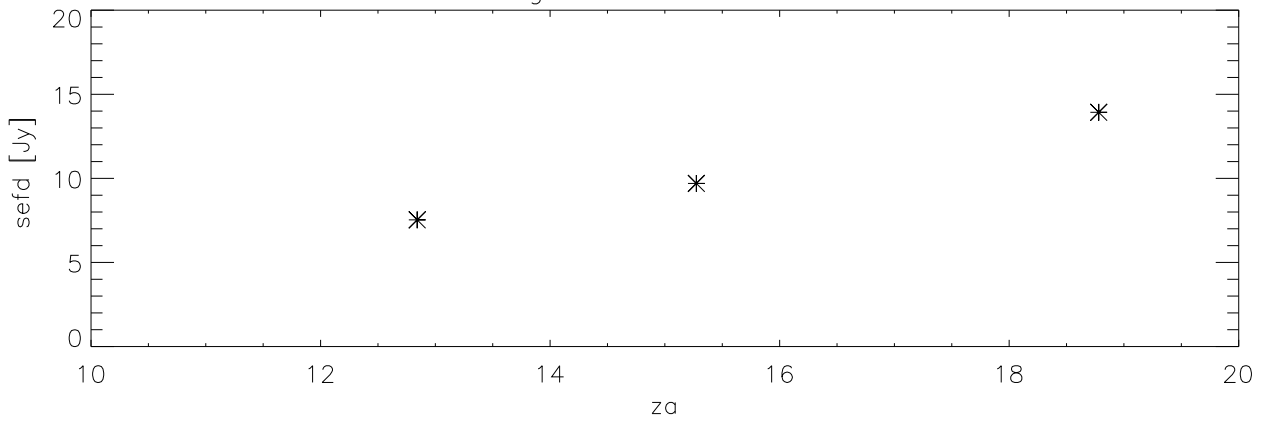

01aug06 yagi strips on 3C286

01aug06 linefeed strips

01aug06 430 yagi align then average strips

01aug06 430 yagi align then average strips db scale

01aug06 Sefd 430 yagi

01aug06 Sefd 430 linefeed

01aug06 Beamwidths 430 yagi