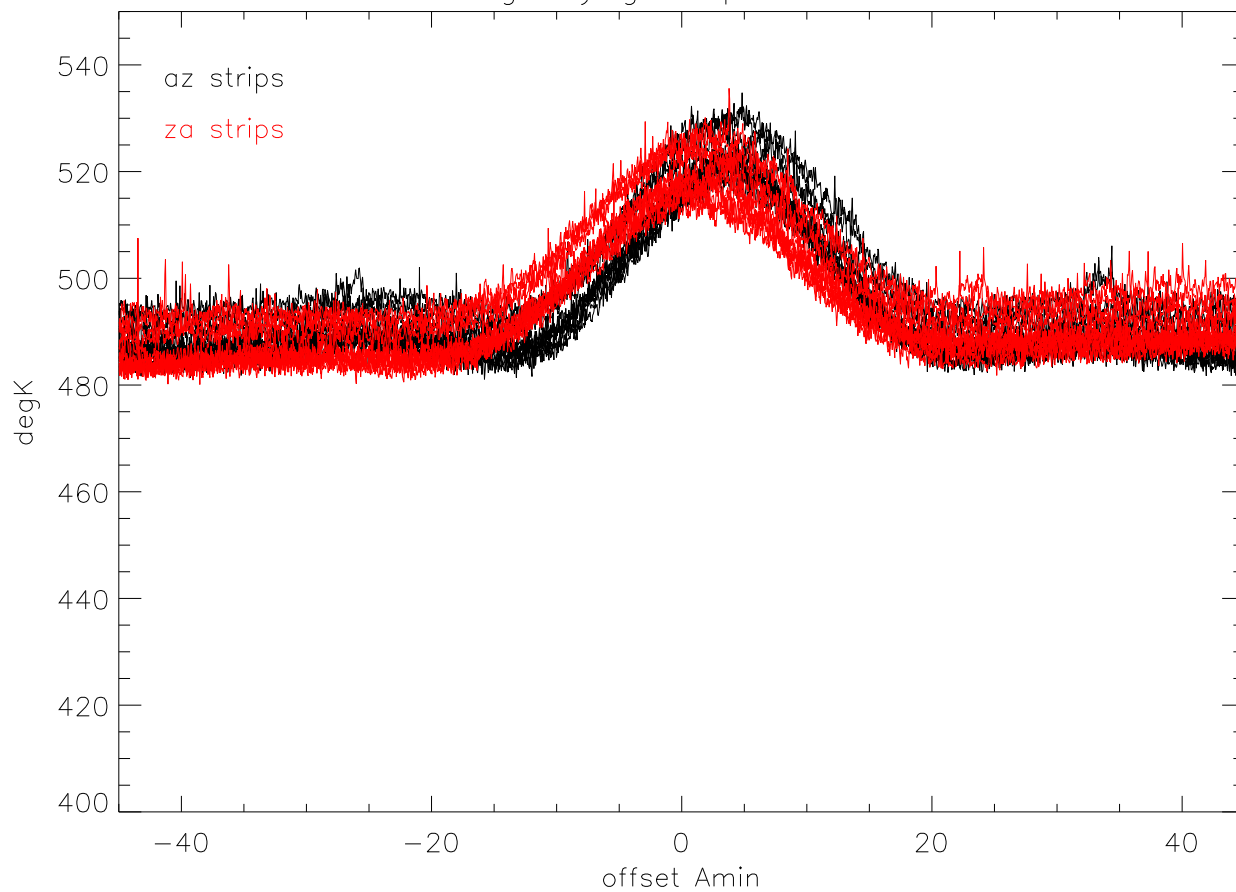

01aug06 yagi strips on 3C286

01aug06 linefeed strips

01aug06 430 yagi align then average strips

01aug06 430 yagi align then average strips db scale

01aug06 Sefd 430 yagi

01aug06 Sefd 430 linefeed

01aug06 Beamwidths 430 yagi

01aug06 Beamwidths 430 linefeed

01aug06 Pointing error 430 yagi

01aug06 Pointing error 430 linefeed