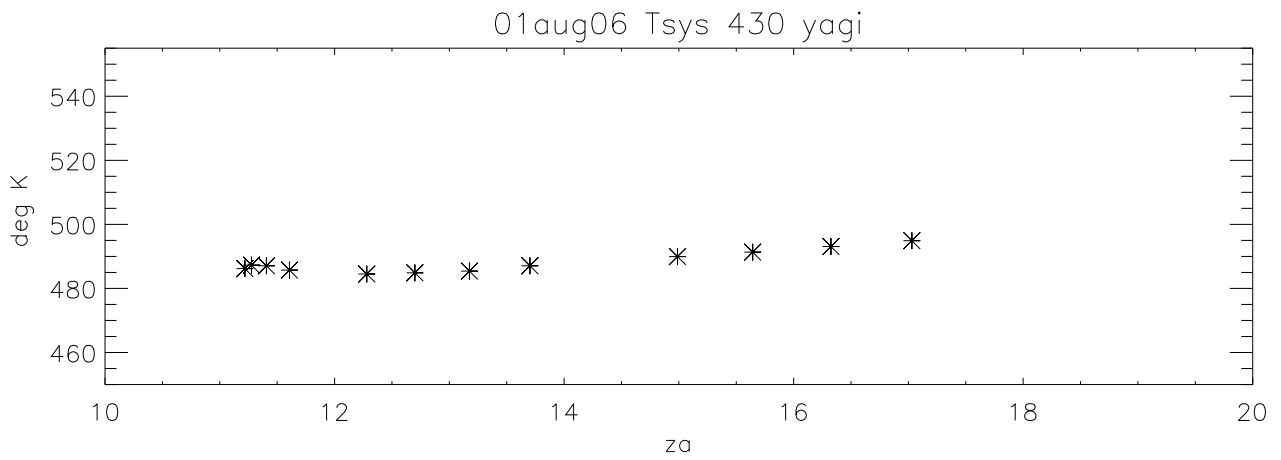

01aug06 yagi strips on 3C286

01aug06 linefeed strips

01aug06 430 yagi align then average strips

01aug06 430 yagi align then average strips db scale

01aug06 Sefd 430 yagi

01aug06 Sefd 430 linefeed

01aug06 Beamwidths 430 yagi

01aug06 Beamwidths 430 linefeed

01aug06 Pointing error 430 yagi

01aug06 Pointing error 430 linefeed