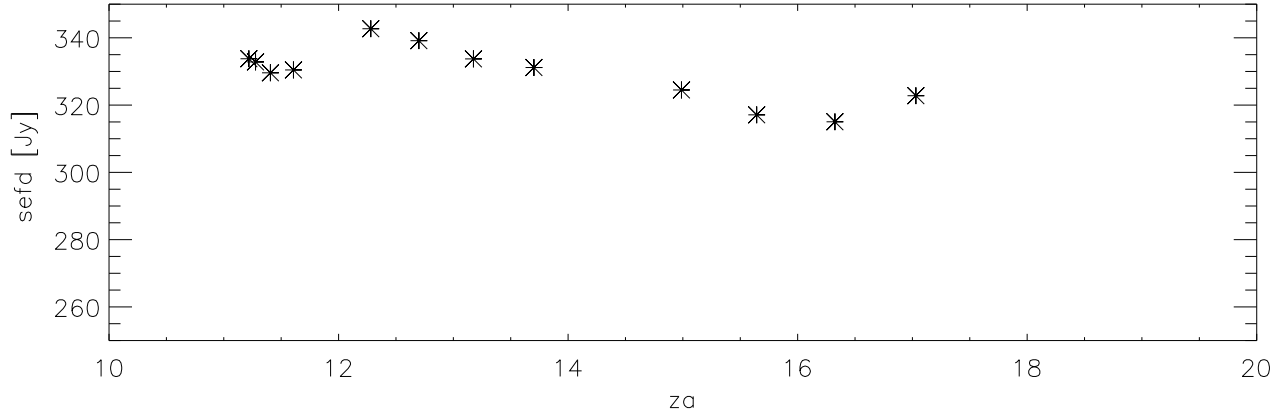

01aug06 yagi strips on 3C286

01aug06 linefeed strips

01aug06 430 yagi align then average strips

01aug06 430 yagi align then average strips db scale

01aug06 Sefd 430 yagi

01aug06 Sefd 430 linefeed

01aug06 Beamwidths 430 yagi

01aug06 Beamwidths 430 linefeed

01aug06 Pointing error 430 yagi

01aug06 Pointing error 430 linefeed