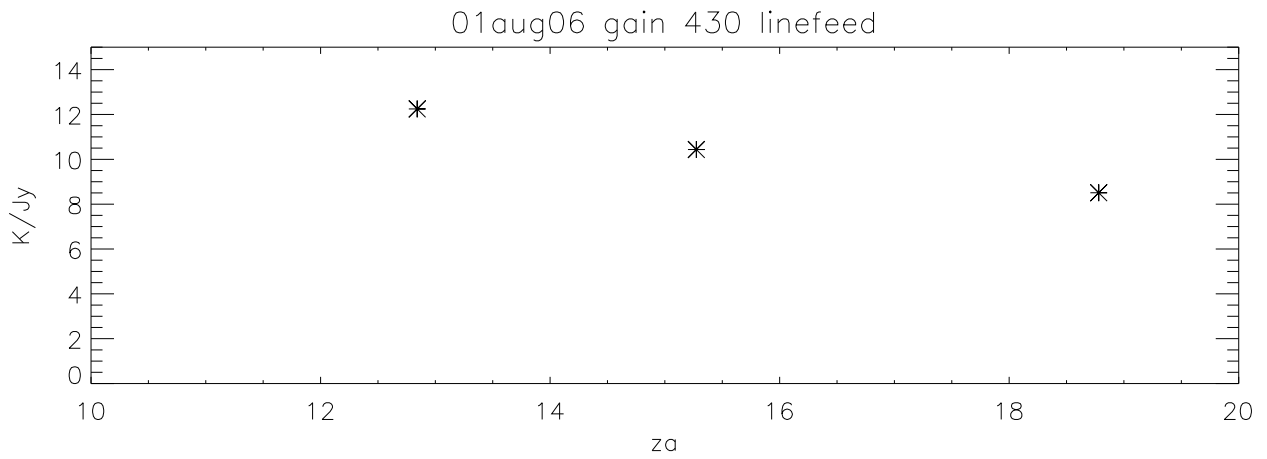

01aug06 yagi strips on 3C286

01aug06 linefeed strips

01aug06 430 yagi align then average strips

01aug06 430 yagi align then average strips db scale

01aug06 Sefd 430 yagi

01aug06 Sefd 430 linefeed

01aug06 Beamwidths 430 yagi